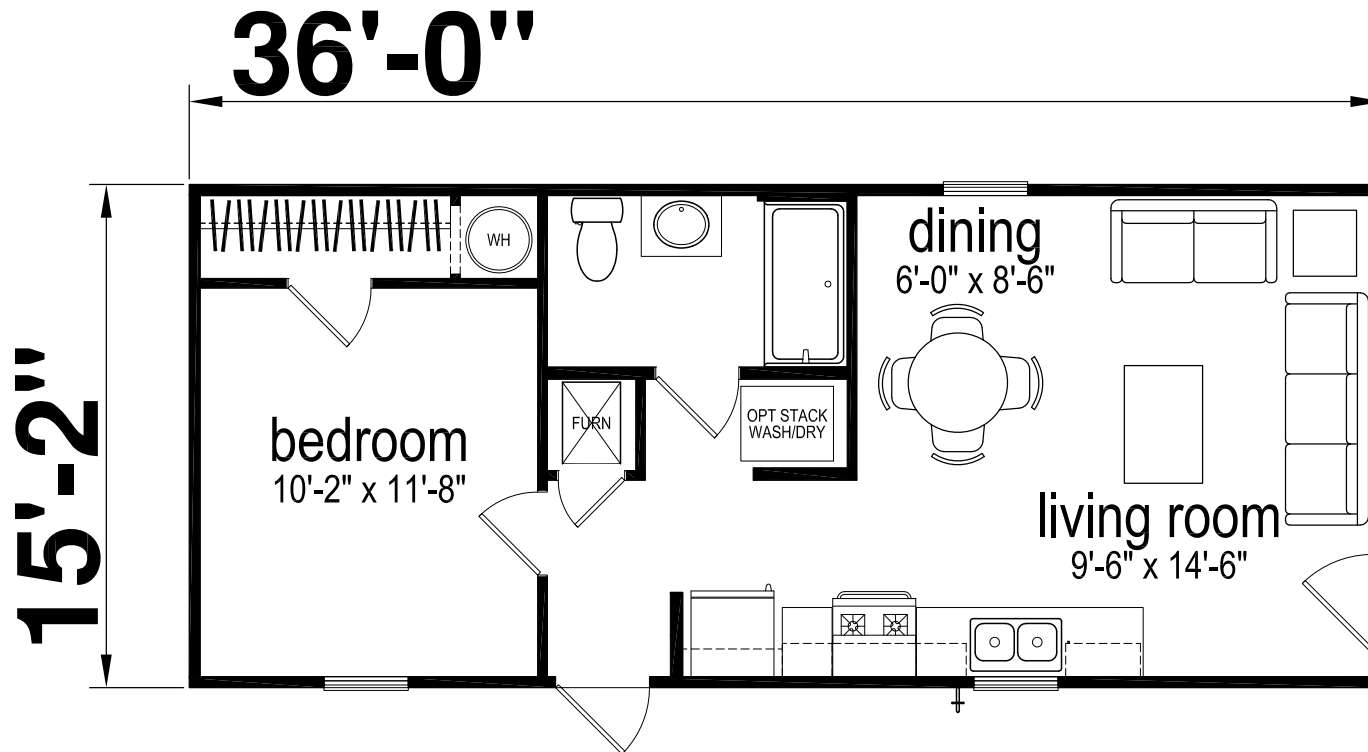

Hopeton

Prime Collection

546 SQ. FT. (Approximate) 1 Bedroom, 1 Bath

Last Updated: 12-2-25

FACTORY SELECT HOMES

1480 Northside Drive
Statesville, NC 28625

FactorySelectHomeCenter.com | 1-800-965-6842

IMPORTANT: Alta Cima Corp reserves the right to modify, cancel or substitute products or features of this event at any time without prior notice or obligation. Pictures and other promotional materials are representative and may depict or contain floor plans, square footages, elevations, options, upgrades, extra design features, decorations, floor coverings, specialty light fixtures, custom paint and wall coverings, window treatments, landscaping, sound and alarm systems, furnishings, appliances, and other designer/decorator features and amenities that are not included as part of the home and/or may not be available at all locations. Home, pricing and community information is subject to change, and homes to prior sale, at any time without notice or obligation. ©2020 Alta Cima Corp. All rights reserved.