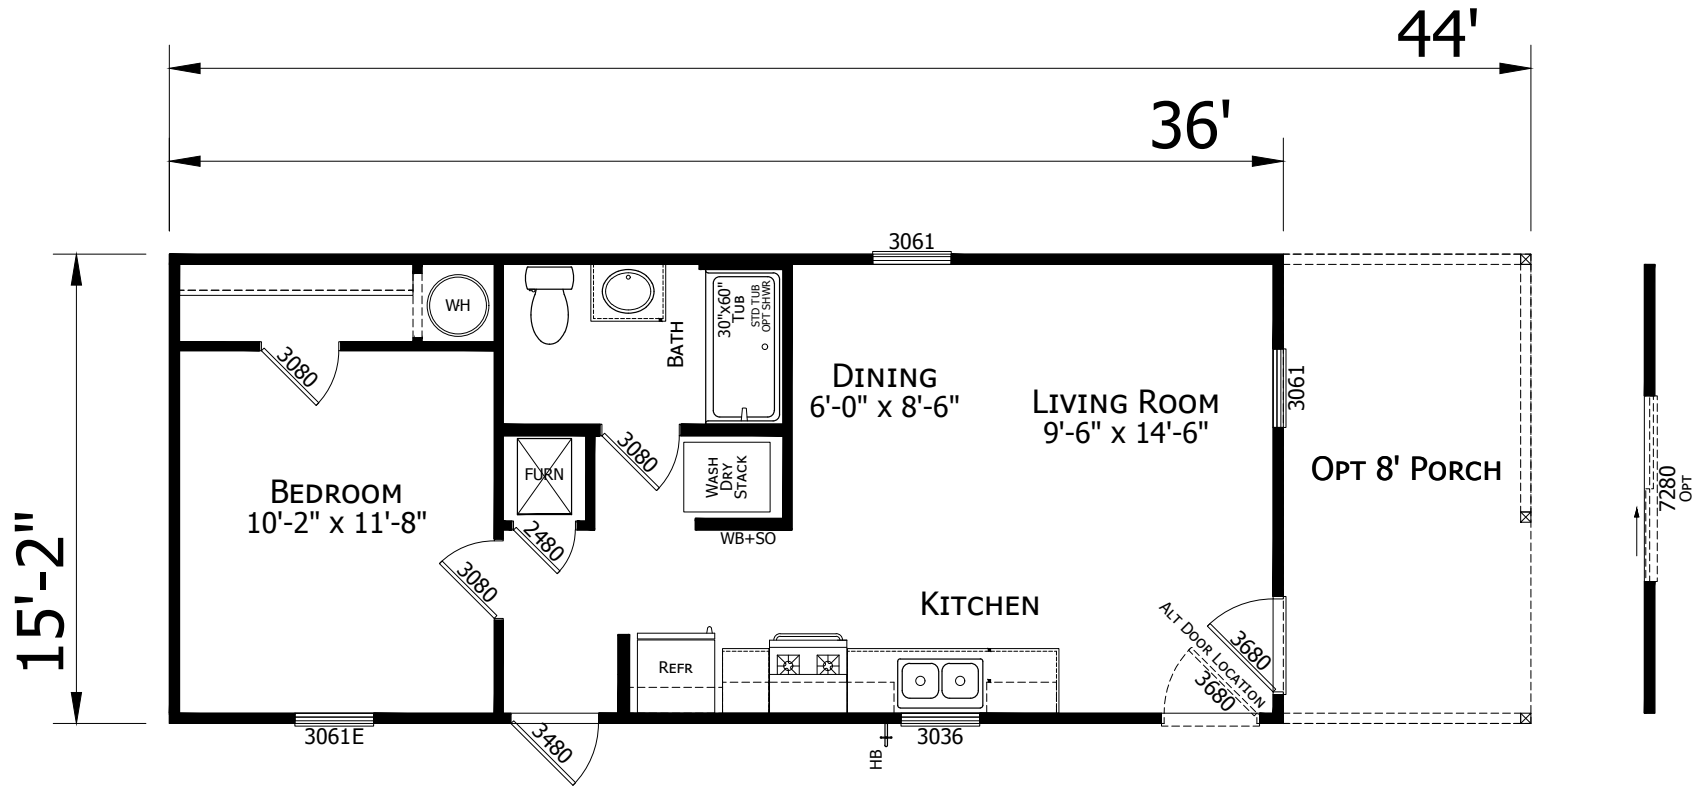

Hopeton

Prime Collection

546 SQ. FT. (Approximate) 1 Bedroom, 1 Bath

Last Updated: 3-9-26

FACTORY SELECT HOMES

1480 Northside Drive
Statesville, NC 28625

FactorySelectHomeCenter.com | 1-800-965-6842

IMPORTANT: Alta Cima Corp reserves the right to modify, cancel or substitute products or features of this event at any time without prior notice or obligation. Pictures and other promotional materials are representative and may depict or contain floor plans, square footages, elevations, options, upgrades, extra design features, decorations, floor coverings, specialty light fixtures, custom paint and wall coverings, window treatments, landscaping, sound and alarm systems, furnishings, appliances, and other designer/decorator features and amenities that are not included as part of the home and/or may not be available at all locations. Home, pricing and community information is subject to change, and homes to prior sale, at any time without notice or obligation. ©2020 Alta Cima Corp. All rights reserved.