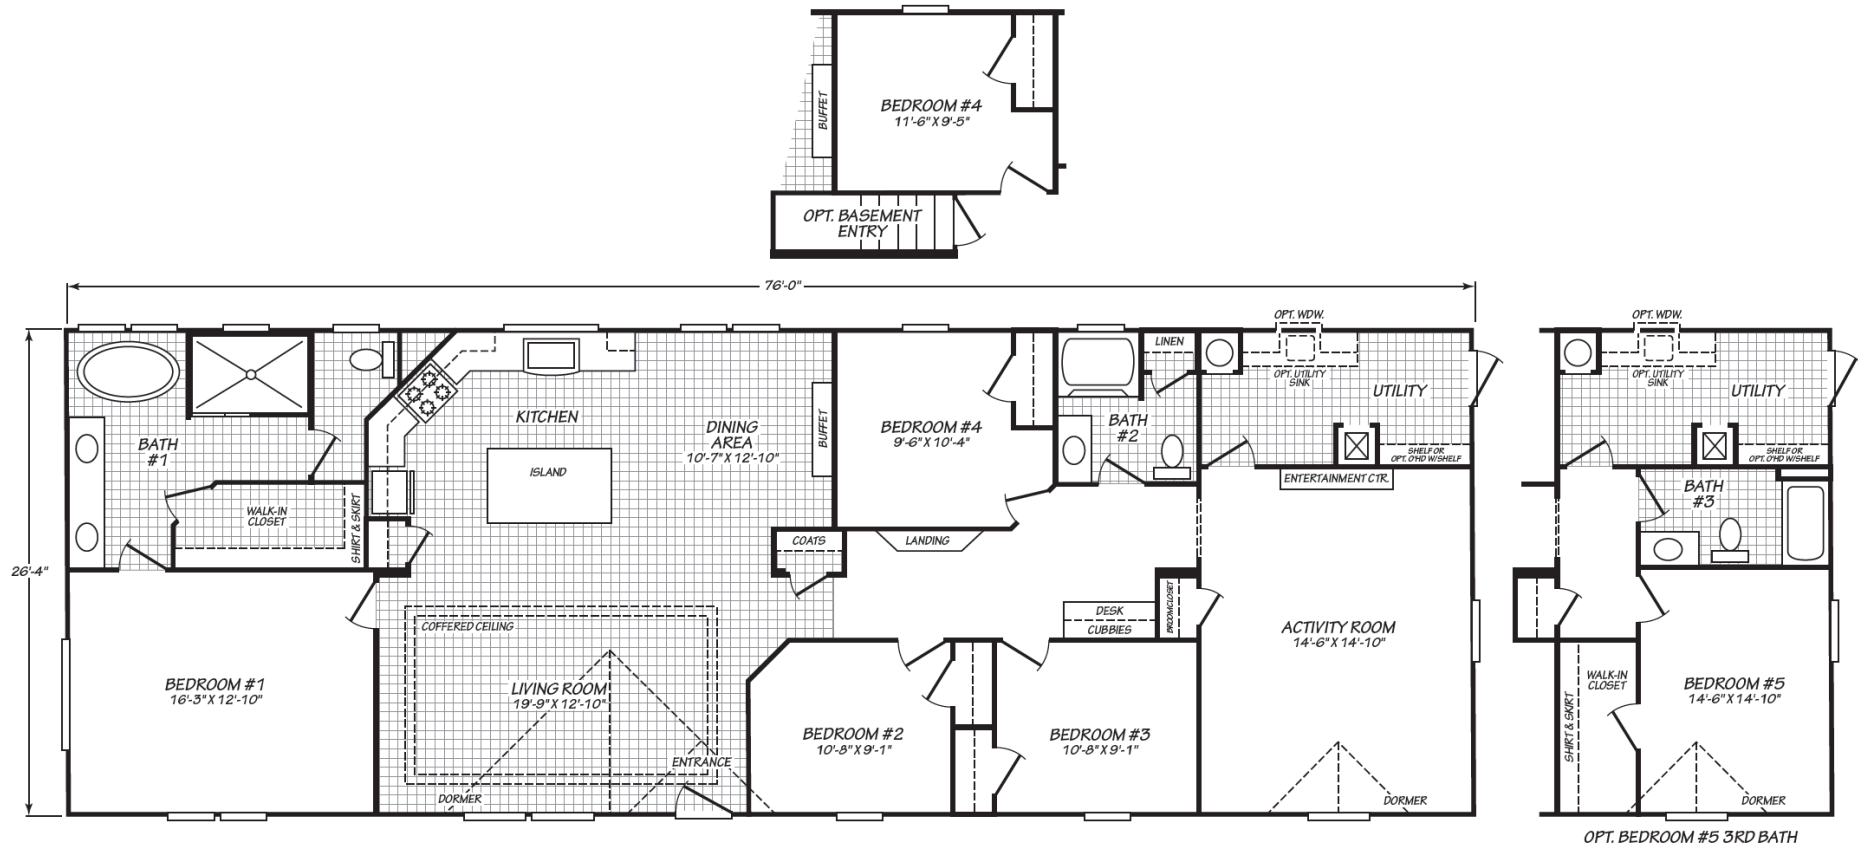

# Hidden Oak

Blue Ridge Series

2,001 SQ. FT. (Approximate) 4 Bedroom, 2 Bath

Last Updated: 7-25-22

**FACTORY SELECT HOMES**  
1480 Northside Drive  
Statesville, NC 28625

**FactorySelectHomeCenter.com | 1-800-965-6842**