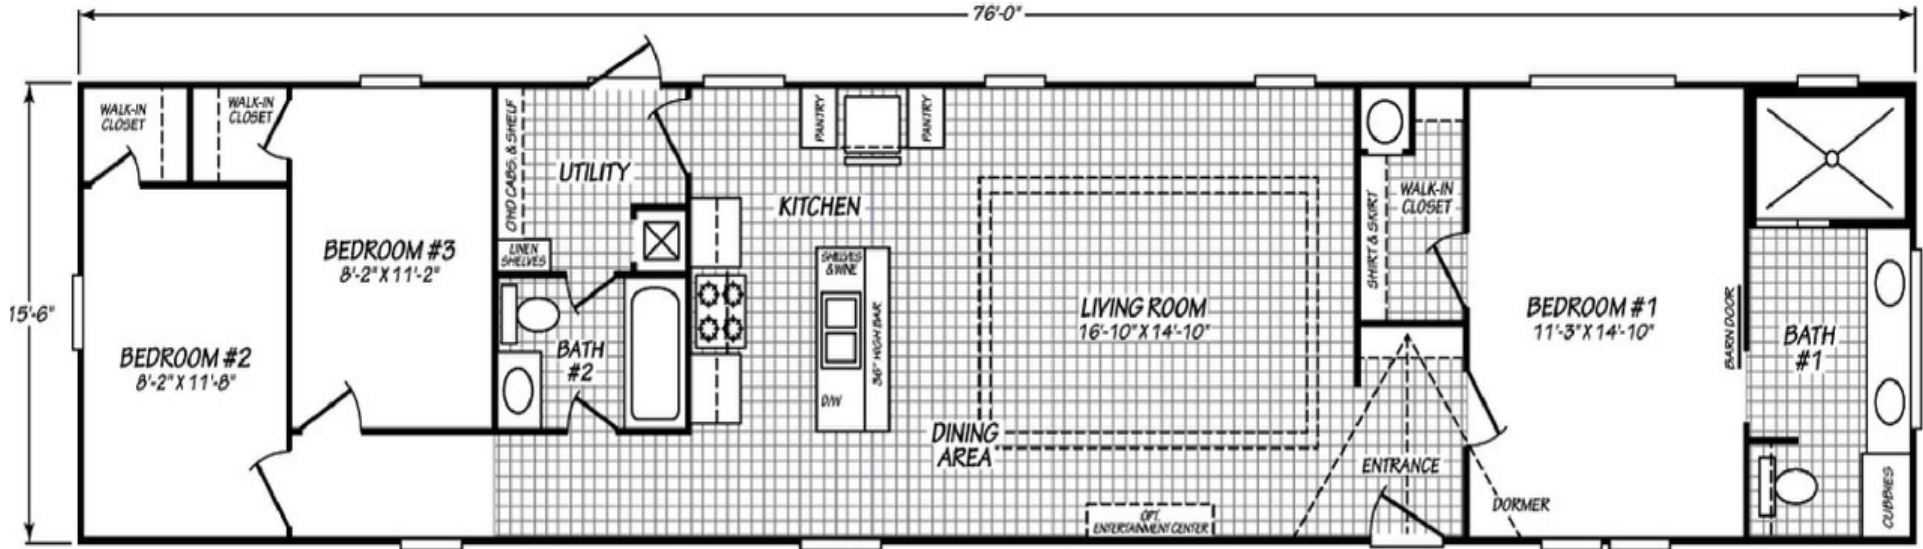

Haywood

Blue Ridge Series

1,178 SQ. FT. (Approximate) 3 Bedroom, 2 Bath

Last Updated: 10-14-20

OPT. BEDROOM #2 WITH 2 BEDROOM FLOOR PLAN

FACTORY SELECT HOMES
1480 Northside Drive
Statesville, NC 28625

FactorySelectHomeCenter.com | 1-800-965-6842