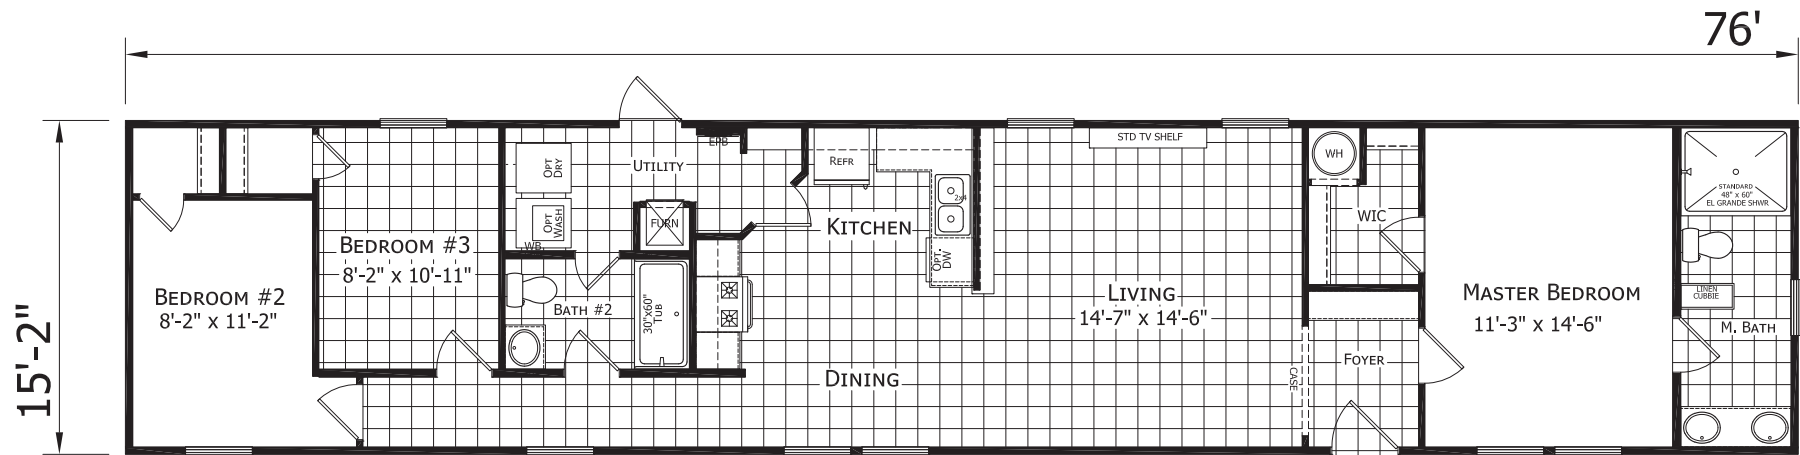

Haderlie

Dutch Elite Series

1,153 SQ. FT. (Approximate) 3 Bedroom, 2 Bath

Last Updated: 10-7-22

FACTORY SELECT HOMES

1480 Northside Drive
Statesville, NC 28625

FactorySelectHomeCenter.com | 1-800-965-6842

IMPORTANT: Alta Cima Corp reserves the right to modify, cancel or substitute products or features of this event at any time without prior notice or obligation. Pictures and other promotional materials are representative and may depict or contain floor plans, square footages, elevations, options, upgrades, extra design features, decorations, floor coverings, specialty light fixtures, custom paint and wall coverings, window treatments, landscaping, sound and alarm systems, furnishings, appliances, and other designer/decorator features and amenities that are not included as part of the home and/or may not be available at all locations. Home, pricing and community information is subject to change, and homes to prior sale, at any time without notice or obligation. ©2020 Alta Cima Corp. All rights reserved.