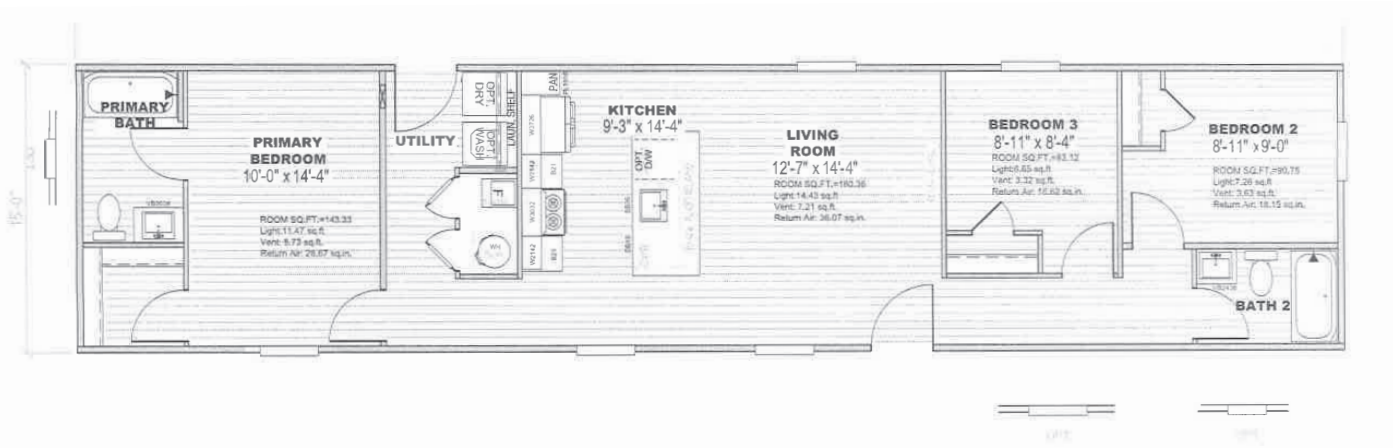

Fallston

New Haven Series

990 SQ. FT. (Approximate) 3 Bedroom, 2 Bath

Last Updated: 5-20-26

REV AISLE OPT.

2 BEDROOM OPT.

FACTORY SELECT HOMES
1480 Northside Drive
Statesville, NC 28625

FactorySelectHomeCenter.com | 1-800-965-6842