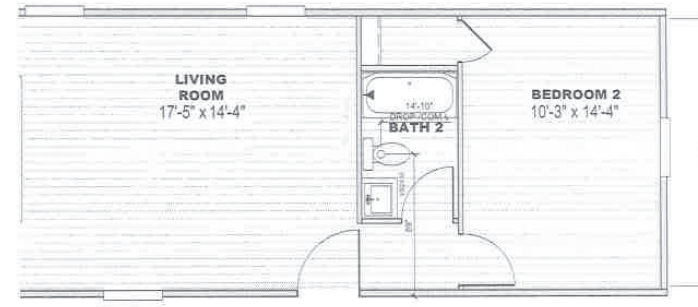

Fallston

New Haven Series

990 SQ. FT. (Approximate) 3 Bedroom, 2 Bath

Last Updated: 5-20-26

REV AISLE OPT.

2 BEDROOM OPT.

FACTORY SELECT HOMES
1480 Northside Drive
Statesville, NC 28625

FactorySelectHomeCenter.com | 1-800-965-6842