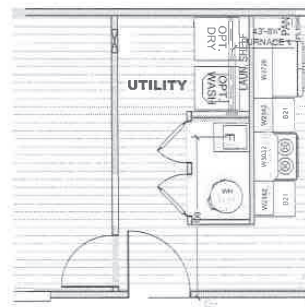

Fallston

New Haven Series

990 SQ. FT. (Approximate) 3 Bedroom, 2 Bath

Last Updated: 5-20-26

REV AISLE OPT.

2 BEDROOM OPT.

FACTORY SELECT HOMES
1480 Northside Drive
Statesville, NC 28625

FactorySelectHomeCenter.com | 1-800-965-6842