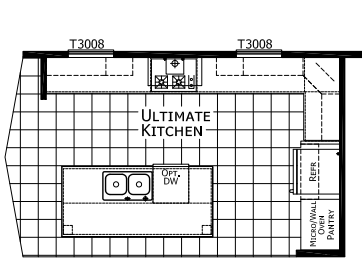

# Evan

Dutch Elite Series

2,305 SQ. FT. (Approximate) 3 Bedroom, 2 Bath

Last Updated: 7-18-23

**FACTORY SELECT HOMES**  
1480 Northside Drive  
Statesville, NC 28625

**FactorySelectHomeCenter.com | 1-800-965-6842**