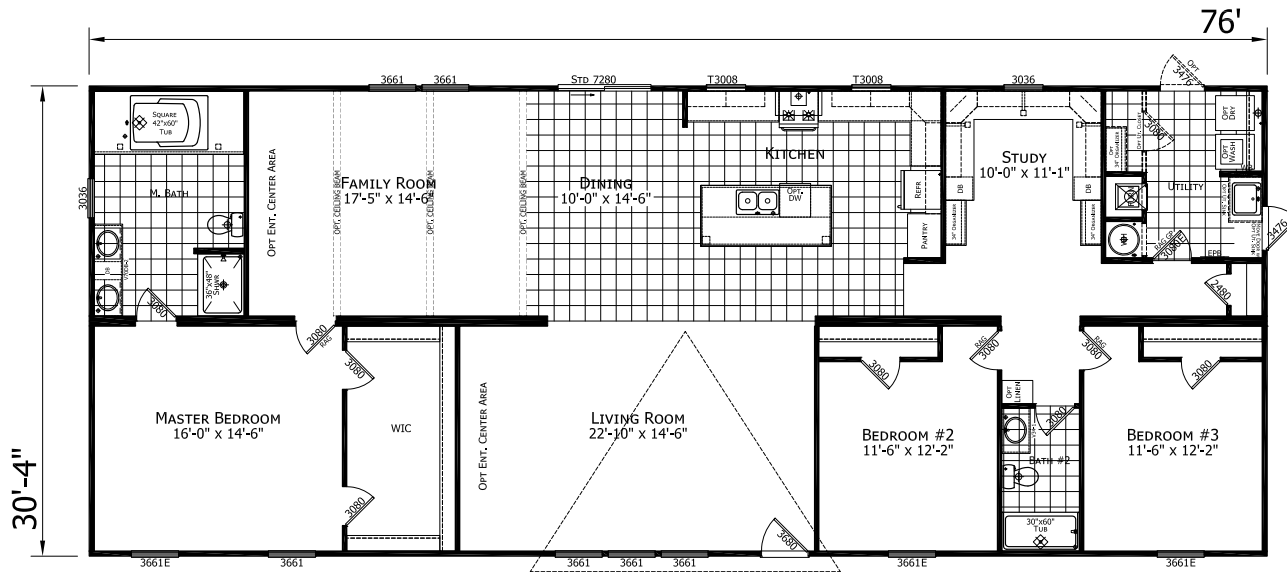

# Evan

Dutch Elite Series

2,305 SQ. FT. (Approximate) 3 Bedroom, 2 Bath

Last Updated: 7-18-23

**FACTORY SELECT HOMES**  
1480 Northside Drive  
Statesville, NC 28625

**FactorySelectHomeCenter.com | 1-800-965-6842**