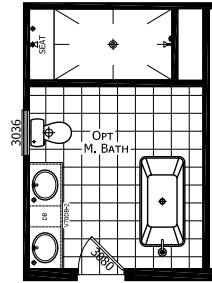

# Evan

Dutch Elite Series

2,305 SQ. FT. (Approximate) 3 Bedroom, 2 Bath

Last Updated: 7-18-23

**FACTORY SELECT HOMES**  
1480 Northside Drive  
Statesville, NC 28625

**FactorySelectHomeCenter.com | 1-800-965-6842**