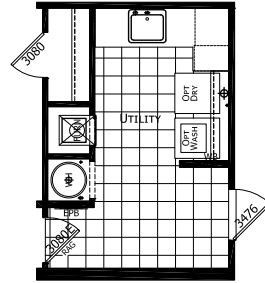

# Evan

Dutch Elite Series

2,305 SQ. FT. (Approximate) 3 Bedroom, 2 Bath

Last Updated: 7-18-23

**FACTORY SELECT HOMES**  
1480 Northside Drive  
Statesville, NC 28625

**FactorySelectHomeCenter.com | 1-800-965-6842**