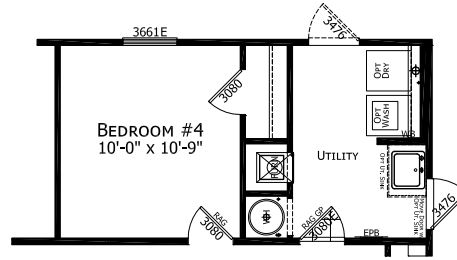

# Evan

Dutch Elite Series

2,305 SQ. FT. (Approximate) 3 Bedroom, 2 Bath

Last Updated: 7-18-23

**FACTORY SELECT HOMES**  
1480 Northside Drive  
Statesville, NC 28625

**FactorySelectHomeCenter.com | 1-800-965-6842**