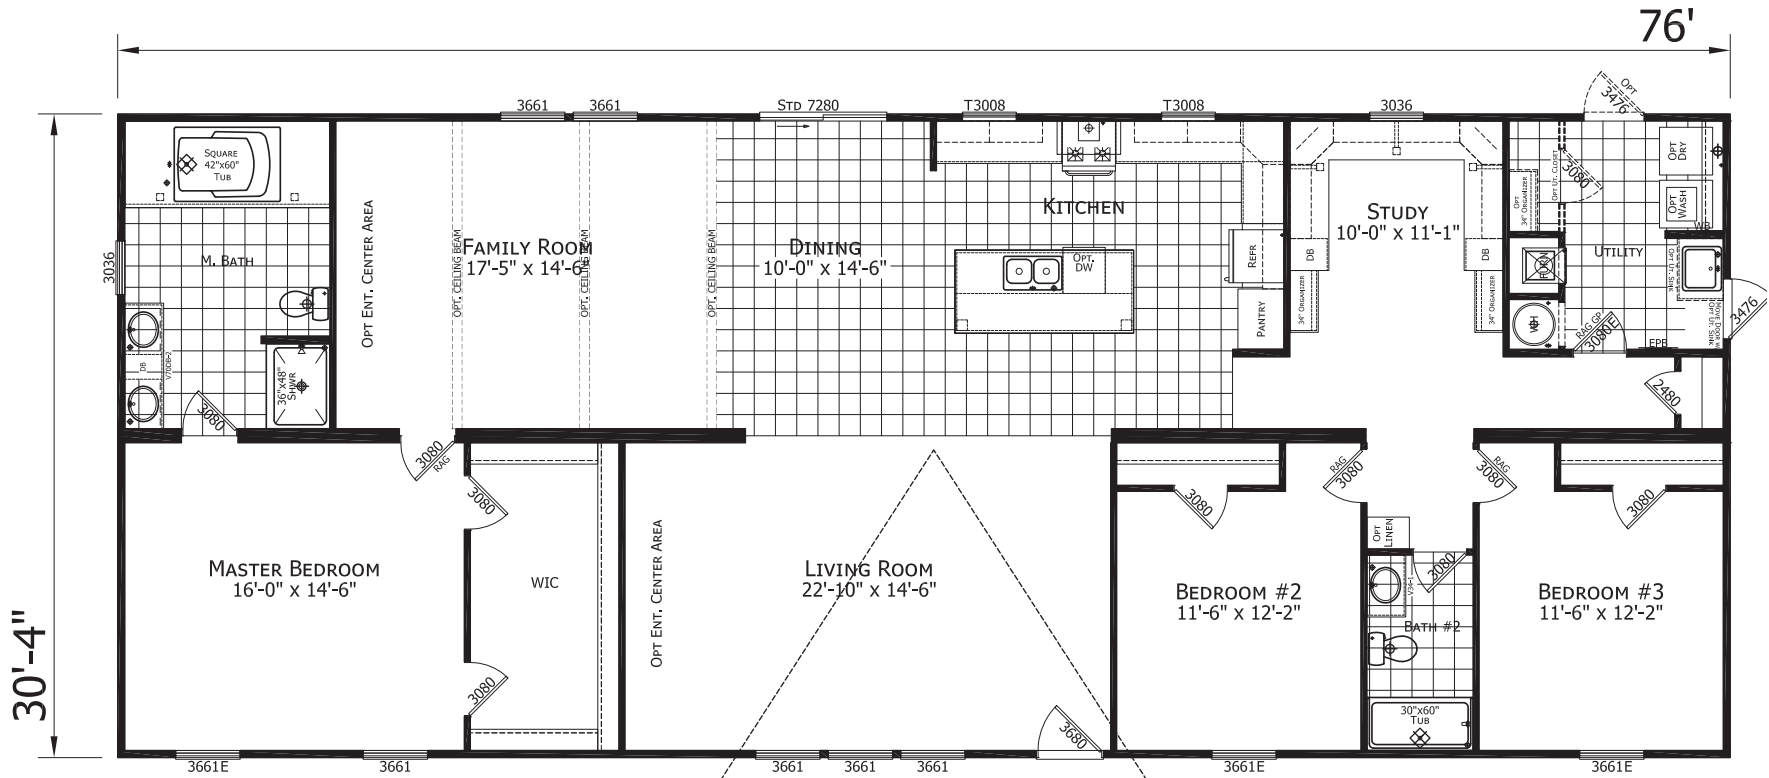

Evan

Dutch Elite Series

2,305 SQ. FT. (Approximate) 4 Bedroom, 2 Bath

Last Updated: 10-7-22

FACTORY SELECT HOMES
1480 Northside Drive
Statesville, NC 28625

FactorySelectHomeCenter.com | 1-800-965-6842

IMPORTANT: Alta Cima Corp reserves the right to modify, cancel or substitute products or features of this event at any time without prior notice or obligation. Pictures and other promotional materials are representative and may depict or contain floor plans, square footages, elevations, options, upgrades, extra design features, decorations, floor coverings, specialty light fixtures, custom paint and wall coverings, window treatments, landscaping, sound and alarm systems, furnishings, appliances, and other designer/decorator features and amenities that are not included as part of the home and/or may not be available at all locations. Home, pricing and community information is subject to change, and homes to prior sale, at any time without notice or obligation. ©2020 Alta Cima Corp. All rights reserved.