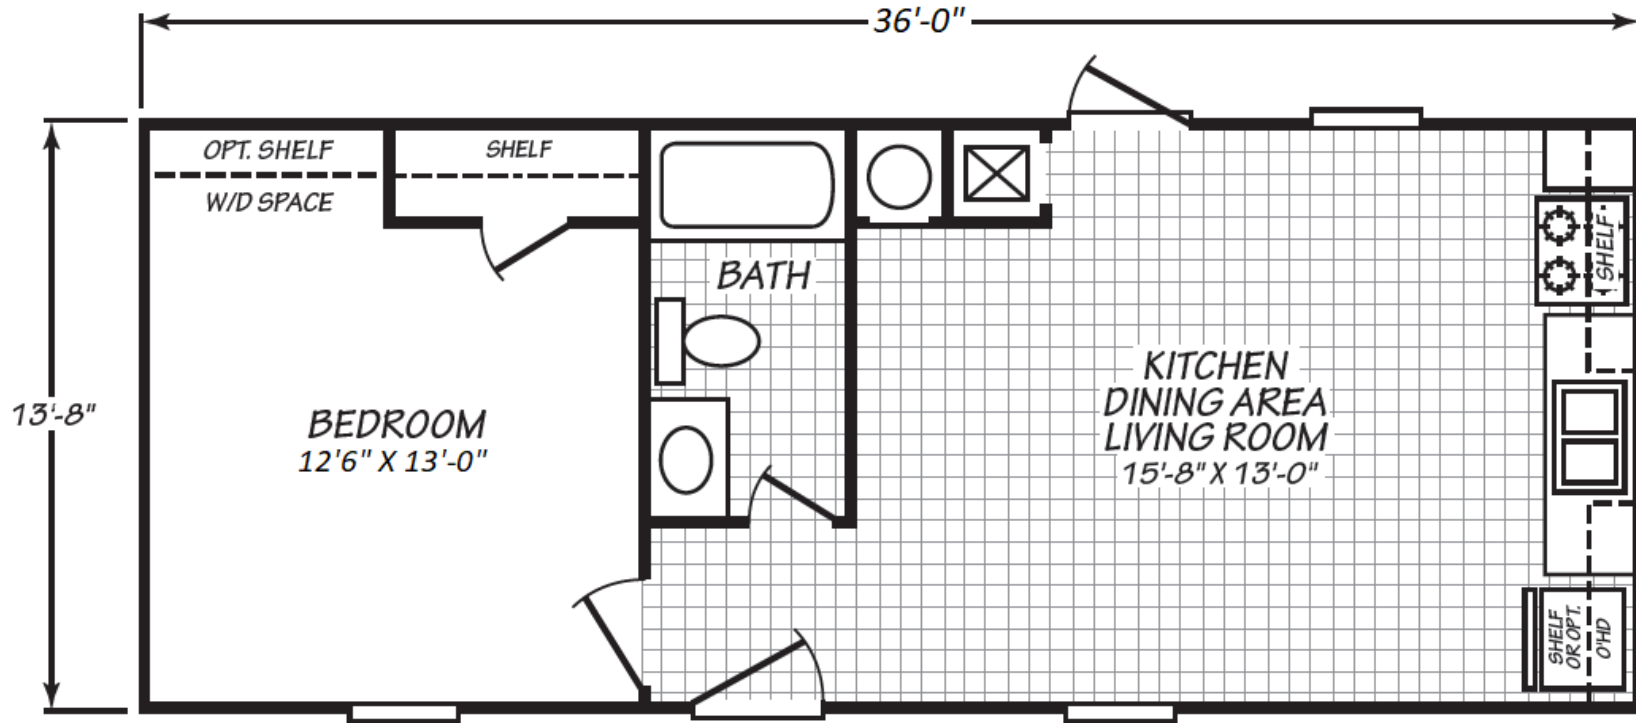

Erwin

Expo Elite Series

492 SQ. FT. (Approximate) 1 Bedroom, 1 Bath

Last Updated: 3-28-22

FACTORY SELECT HOMES

1480 Northside Drive
Statesville, NC 28625

FactorySelectHomeCenter.com | 1-800-965-6842

IMPORTANT: Alta Cima Corp reserves the right to modify, cancel or substitute products or features of this event at any time without prior notice or obligation. Pictures and other promotional materials are representative and may depict or contain floor plans, square footages, elevations, options, upgrades, extra design features, decorations, floor coverings, specialty light fixtures, custom paint and wall coverings, window treatments, landscaping, sound and alarm systems, furnishings, appliances, and other designer/decorator features and amenities that are not included as part of the home and/or may not be available at all locations. Home, pricing and community information is subject to change, and homes to prior sale, at any time without notice or obligation. ©2020 Alta Cima Corp. All rights reserved.