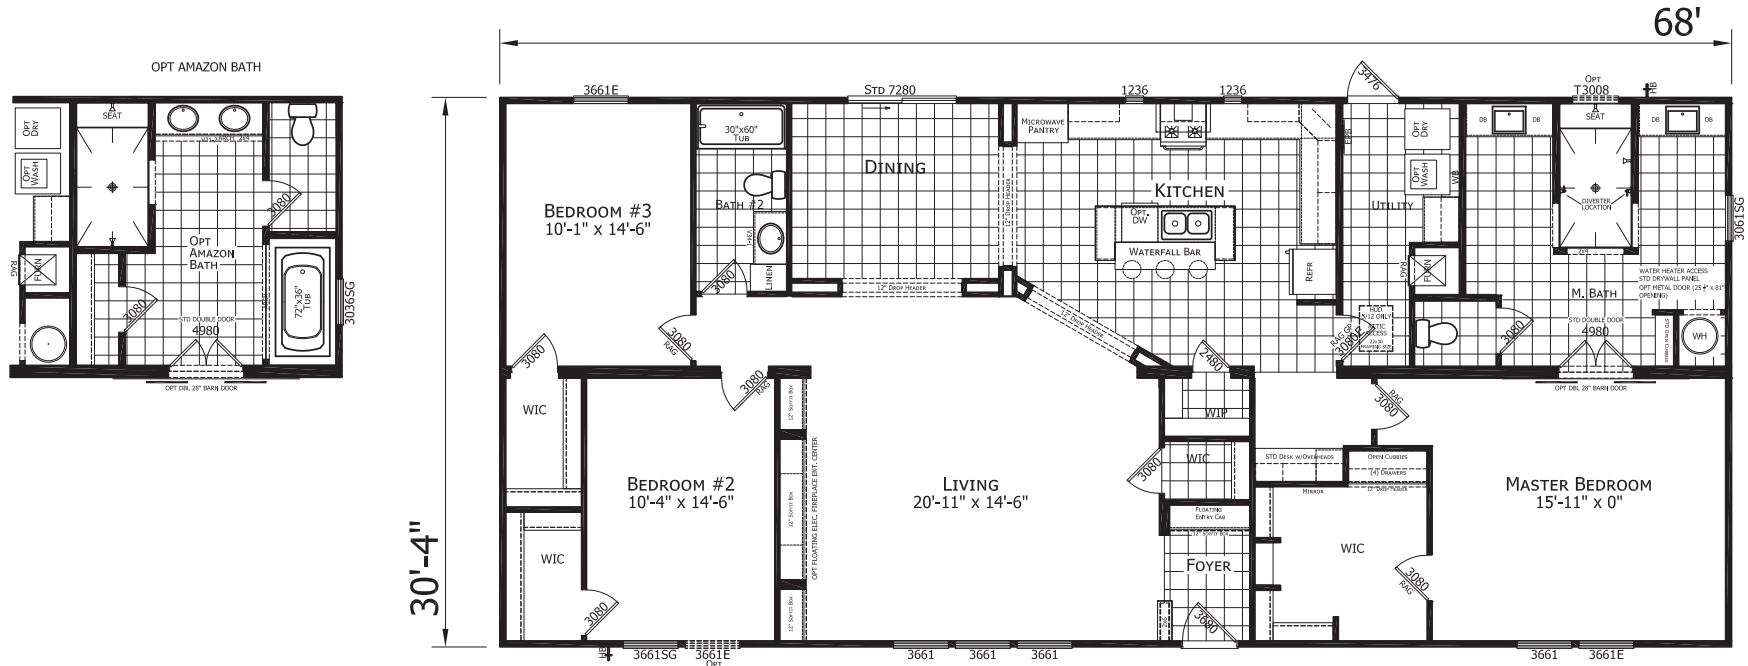

# Ervin

Dutch Elite Series

2,062 SQ. FT. (Approximate) 3 Bedroom, 2 Bath

Last Updated: 10-7-22

**FACTORY SELECT HOMES**  
 1480 Northside Drive  
 Statesville, NC 28625

**FactorySelectHomeCenter.com | 1-800-965-6842**