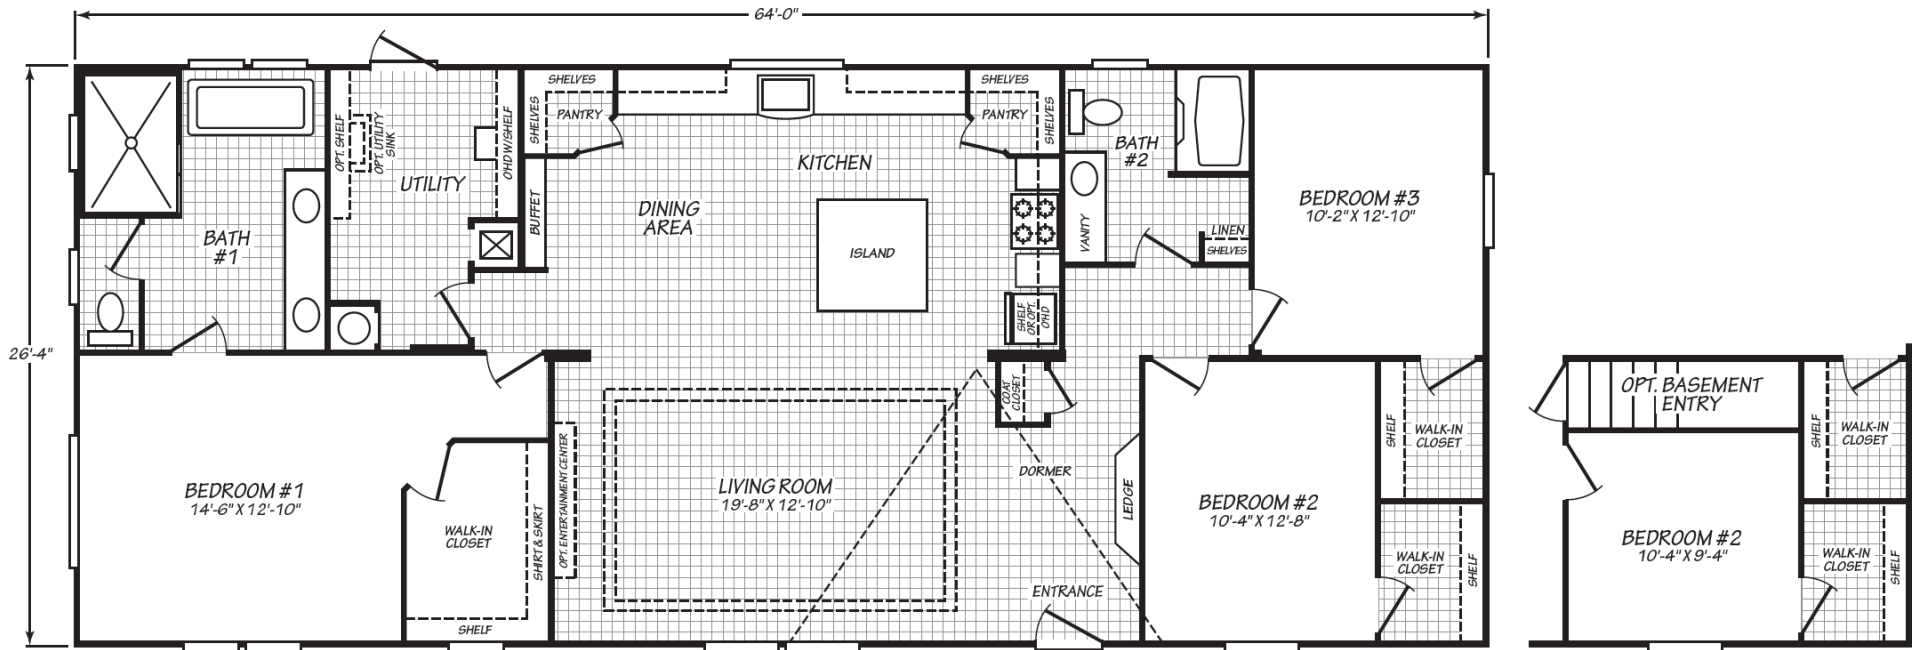

Ericson

Blue Ridge Series

1,685 SQ. FT. (Approximate) 3 Bedroom, 2 Bath

Last Updated: 7-22-22

FACTORY SELECT HOMES
1480 Northside Drive
Statesville, NC 28625

FactorySelectHomeCenter.com | 1-800-965-6842

IMPORTANT: Alta Cima Corp reserves the right to modify, cancel or substitute products or features of this event at any time without prior notice or obligation. Pictures and other promotional materials are representative and may depict or contain floor plans, square footages, elevations, options, upgrades, extra design features, decorations, floor coverings, specialty light fixtures, custom paint and wall coverings, window treatments, landscaping, sound and alarm systems, furnishings, appliances, and other designer/decorator features and amenities that are not included as part of the home and/or may not be available at all locations. Home, pricing and community information is subject to change, and homes to prior sale, at any time without notice or obligation. ©2020 Alta Cima Corp. All rights reserved.