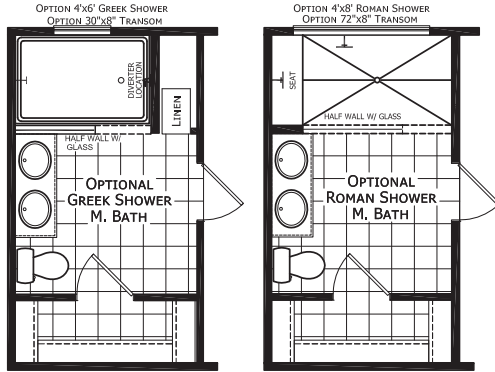

Desert Willow

Dutch Elite Series

1,153 SQ. FT. (Approximate) 3 Bedroom, 2 Bath

Last Updated: 1-12-23

FACTORY SELECT HOMES
1480 Northside Drive
Statesville, NC 28625

FactorySelectHomeCenter.com | 1-800-965-6842