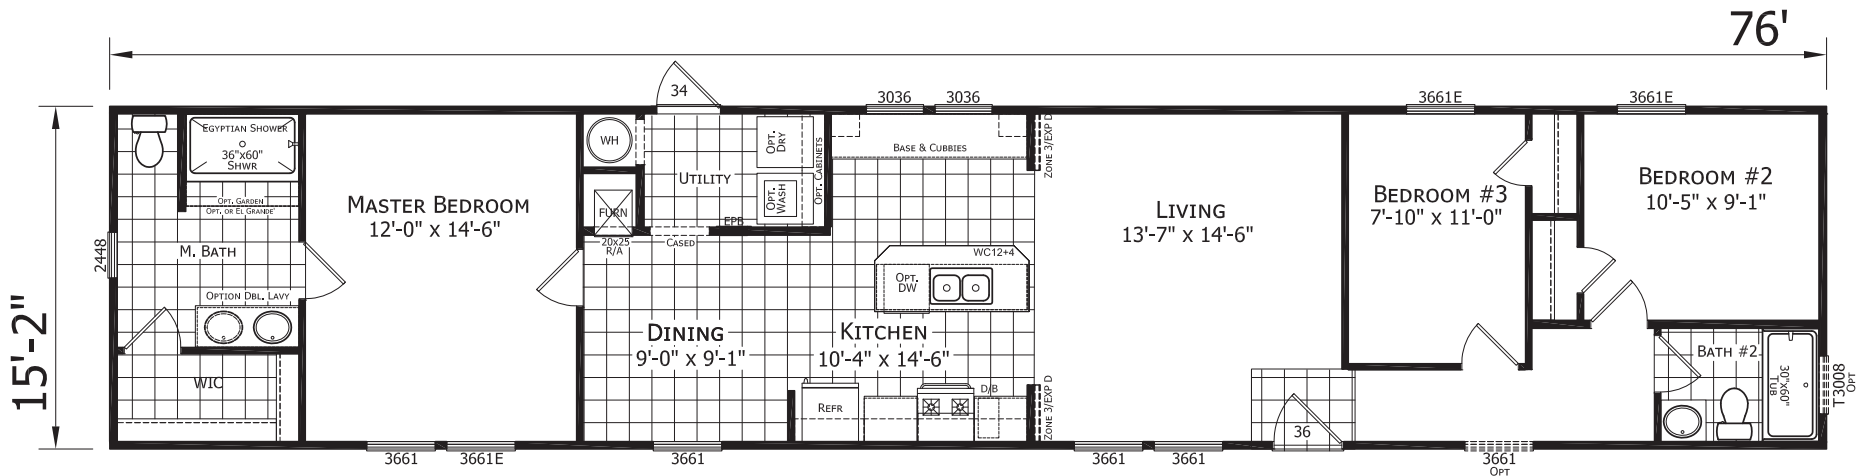

Desert Willow

Dutch Elite Series

1,153 SQ. FT. (Approximate) 3 Bedroom, 2 Bath

Last Updated: 1-12-23

FACTORY SELECT HOMES
1480 Northside Drive
Statesville, NC 28625

FactorySelectHomeCenter.com | 1-800-965-6842