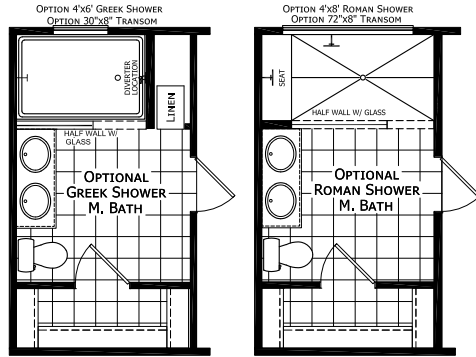

Desert Willow

Dutch Elite Series

1,153 SQ. FT. (Approximate) 3 Bedroom, 2 Bath

Last Updated: 5-20-22

FACTORY SELECT HOMES
1480 Northside Drive
Statesville, NC 28625

FactorySelectHomeCenter.com | 1-800-965-6842