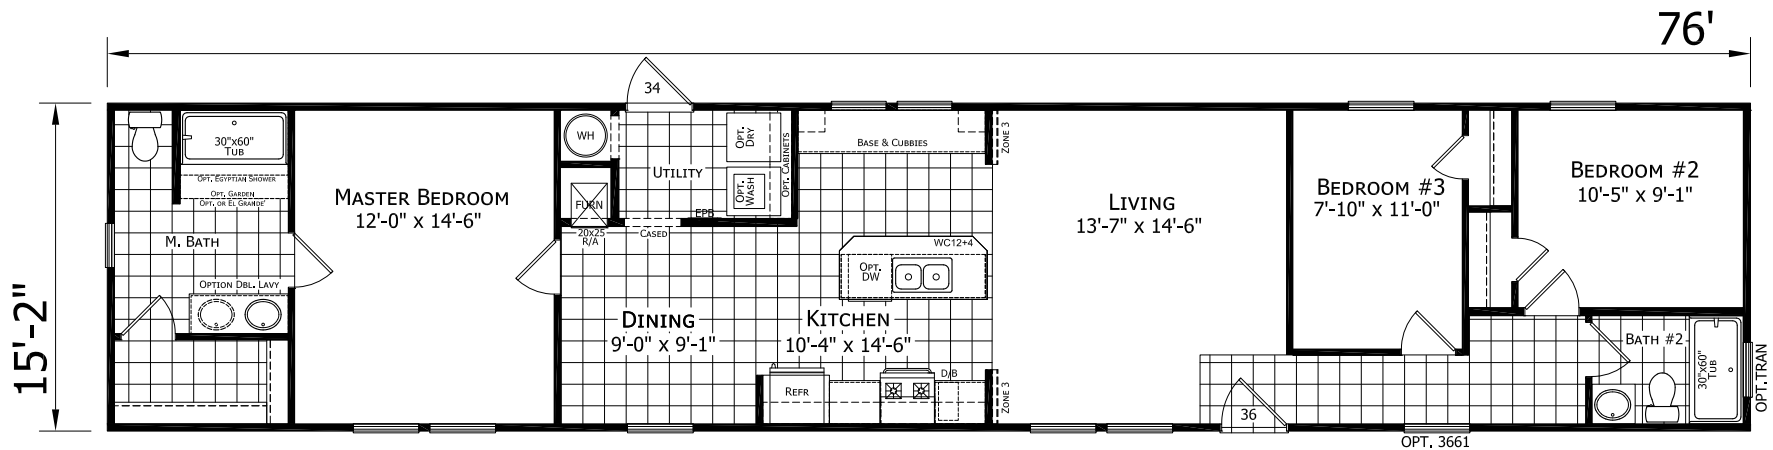

Desert Willow

Dutch Elite Series

1,153 SQ. FT. (Approximate) 3 Bedroom, 2 Bath

Last Updated: 5-20-22

FACTORY SELECT HOMES
1480 Northside Drive
Statesville, NC 28625

FactorySelectHomeCenter.com | 1-800-965-6842