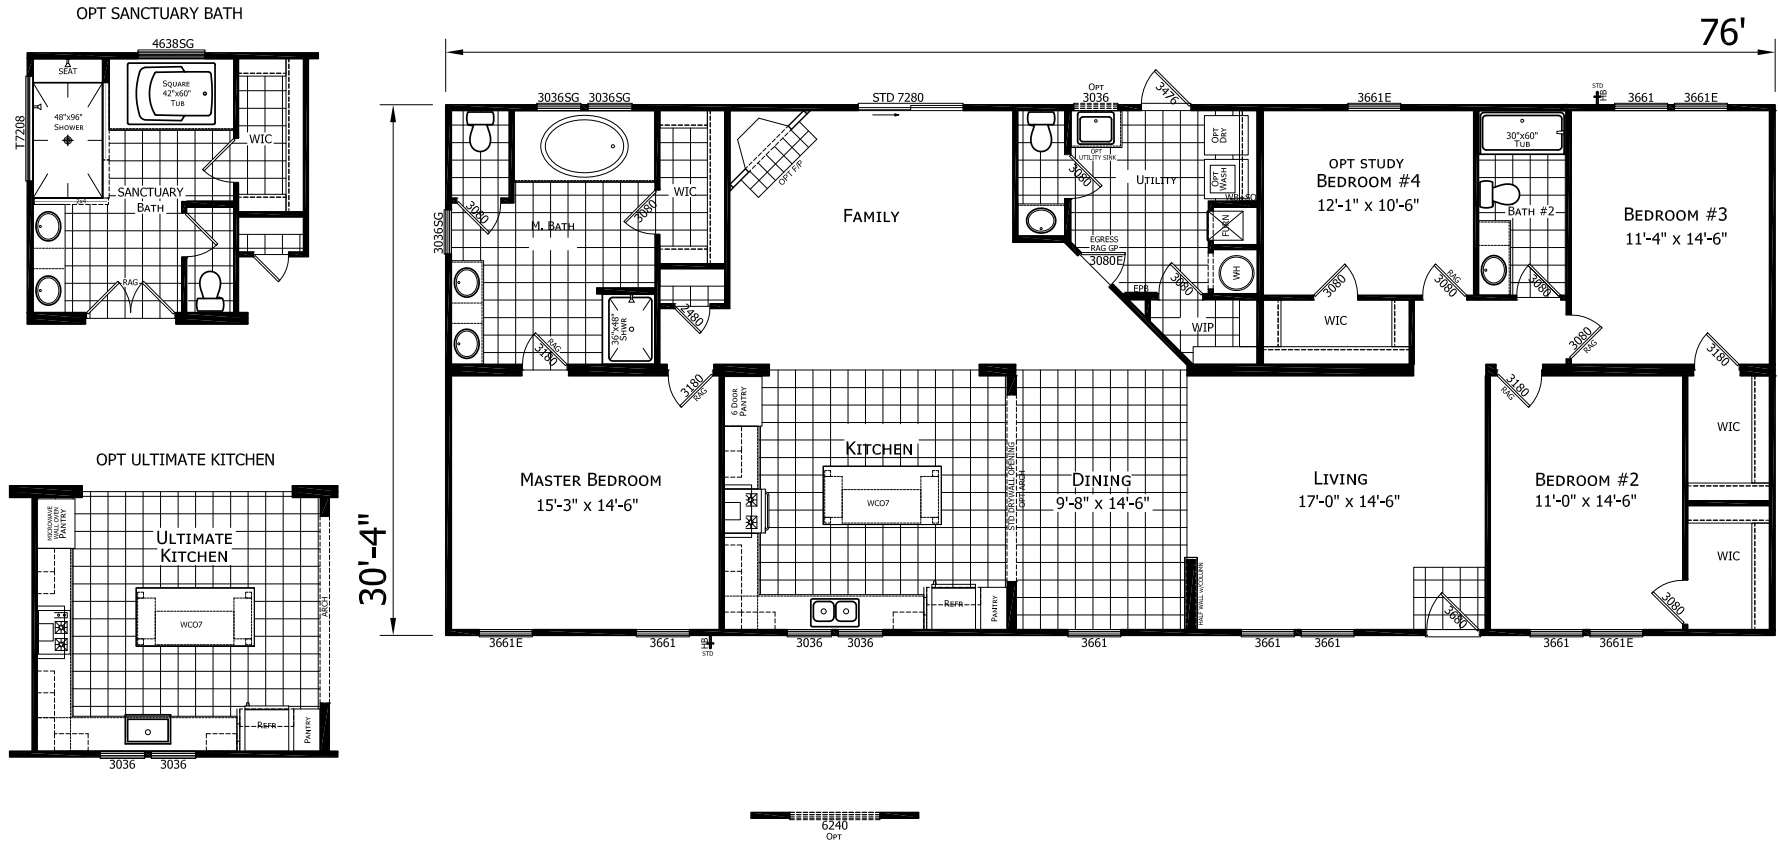

Darrow

Dutch Elite Series

2,305 SQ. FT. (Approximate) 3 Bedroom, 2.5 Bath

Last Updated: 6-15-23

FACTORY SELECT HOMES
1480 Northside Drive
Statesville, NC 28625

FactorySelectHomeCenter.com | 1-800-965-6842

IMPORTANT: Alta Cima Corp reserves the right to modify, cancel or substitute products or features of this event at any time without prior notice or obligation. Pictures and other promotional materials are representative and may depict or contain floor plans, square footages, elevations, options, upgrades, extra design features, decorations, floor coverings, specialty light fixtures, custom paint and wall coverings, window treatments, landscaping, sound and alarm systems, furnishings, appliances, and other designer/decorator features and amenities that are not included as part of the home and/or may not be available at all locations. Home, pricing and community information is subject to change, and homes to prior sale, at any time without notice or obligation. ©2020 Alta Cima Corp. All rights reserved.