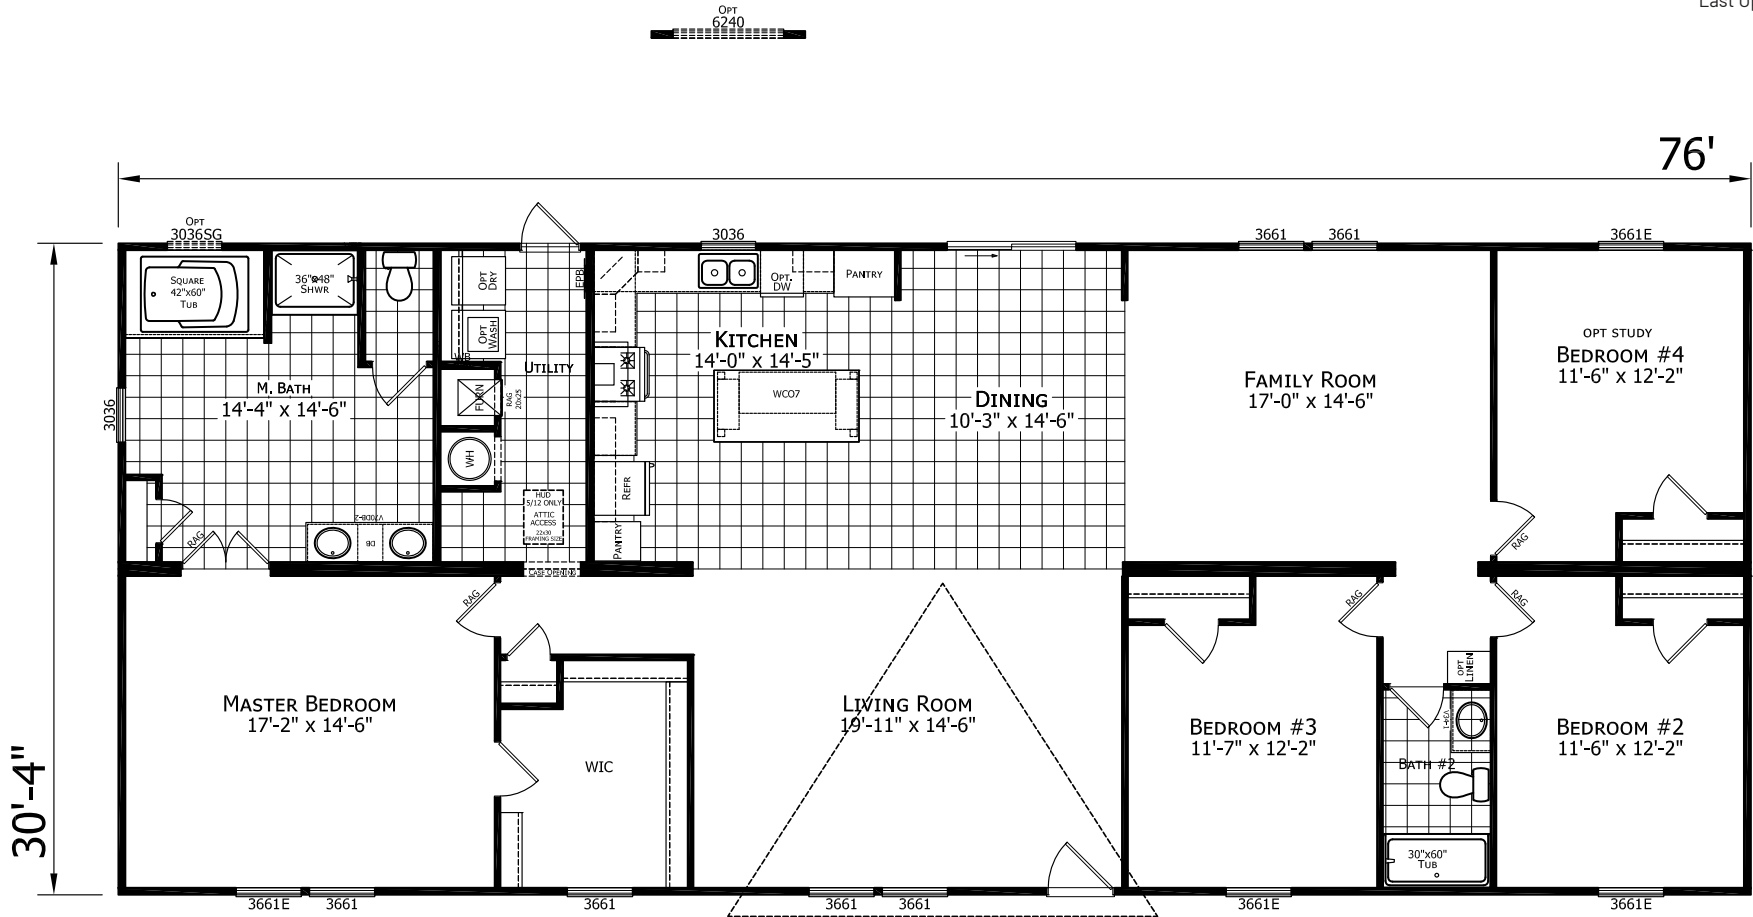

# Damont

Dutch Elite Series

2,305 SQ. FT. (Approximate) 4 Bedroom, 2 Bath

Last Updated: 6-23-23

**FACTORY SELECT HOMES**

1480 Northside Drive  
Statesville, NC 28625

**FactorySelectHomeCenter.com | 1-800-965-6842**