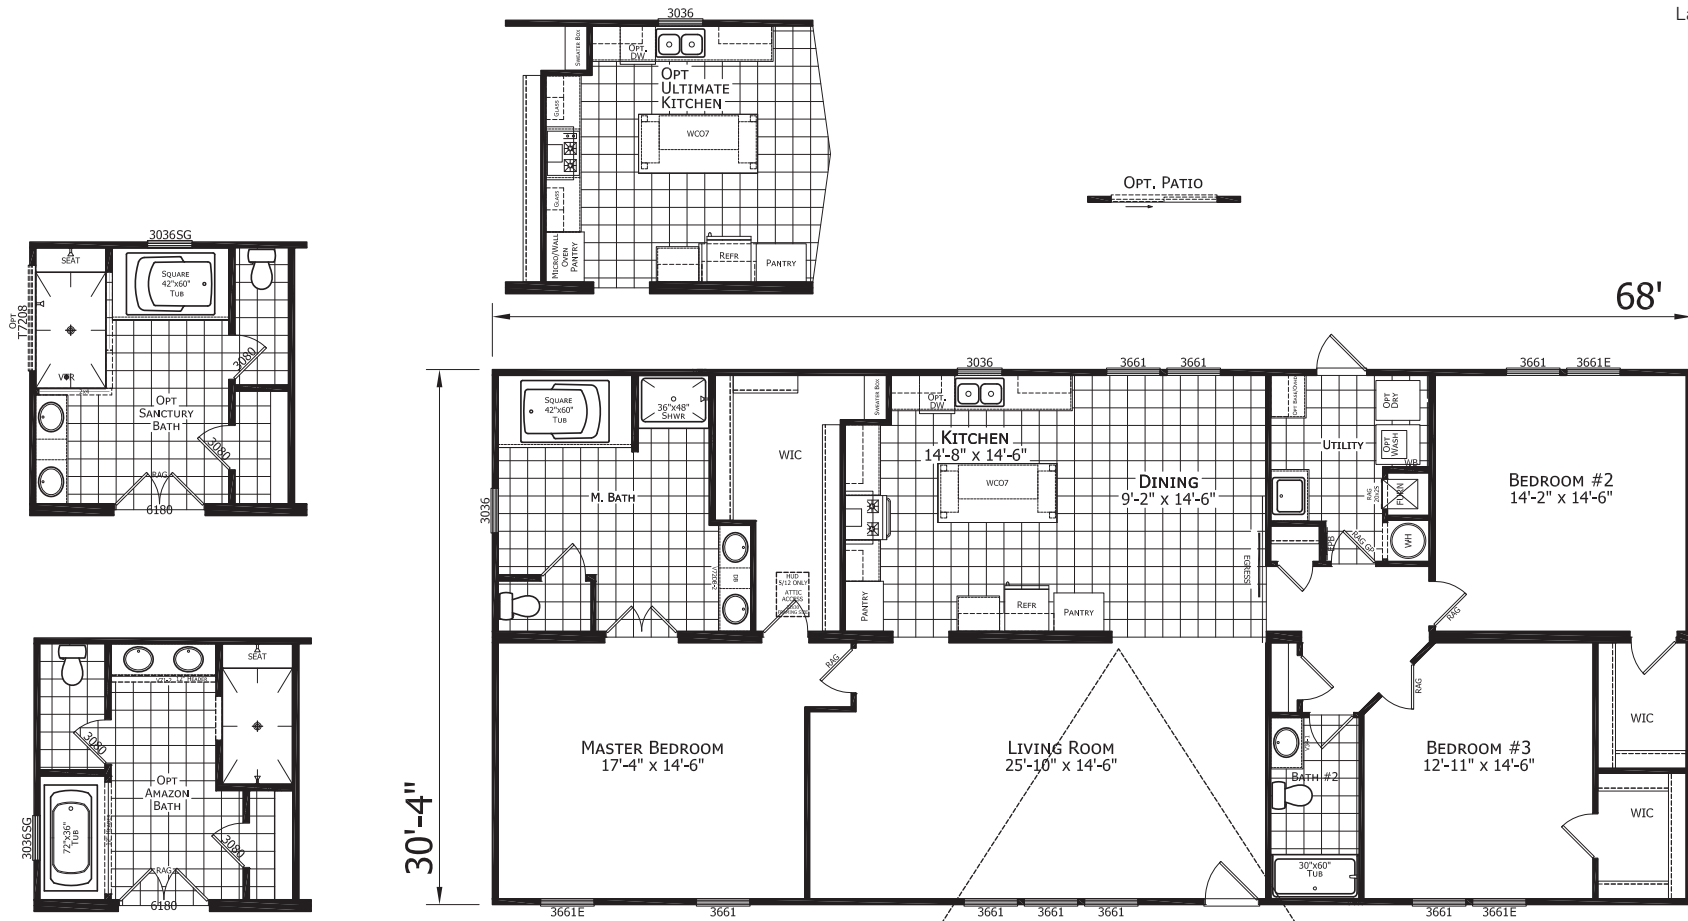

# Crowell

Dutch Elite Series

2,062 SQ. FT. (Approximate) 3 Bedroom, 2 Bath

Last Updated: 12-19-22

**FACTORY SELECT HOMES**

1480 Northside Drive  
Statesville, NC 28625

**FactorySelectHomeCenter.com | 1-800-965-6842**