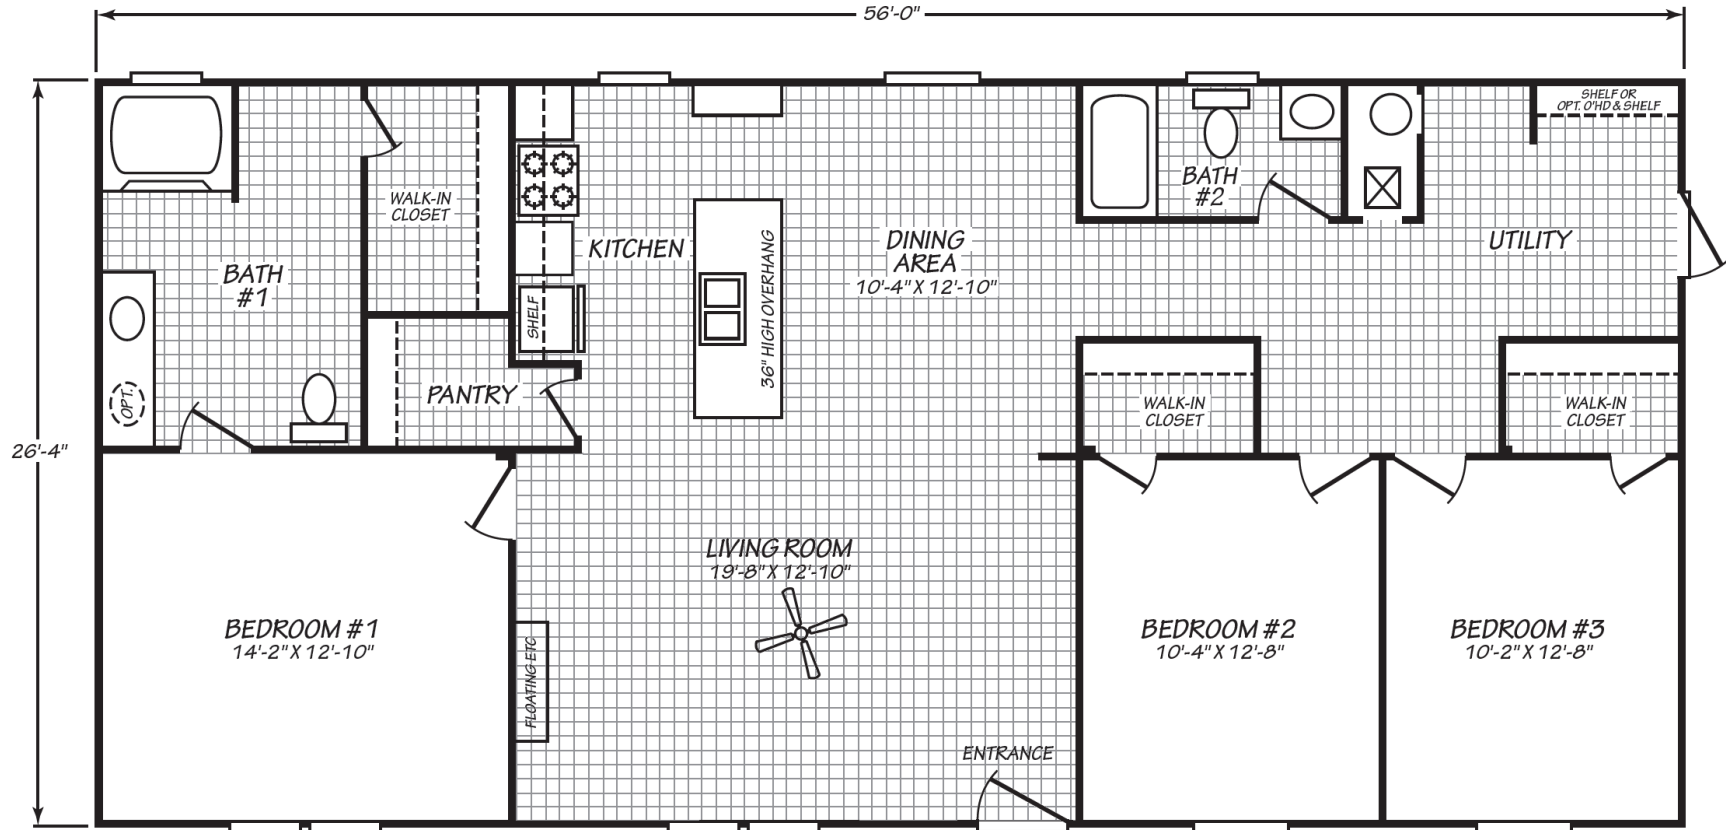

# Cramerton

Blue Ridge Series

1,474 SQ. FT. (Approximate) 3 Bedroom, 2 Bath

Last Updated: 6-16-23

**FACTORY SELECT HOMES**  
1480 Northside Drive  
Statesville, NC 28625

**FactorySelectHomeCenter.com | 1-800-965-6842**