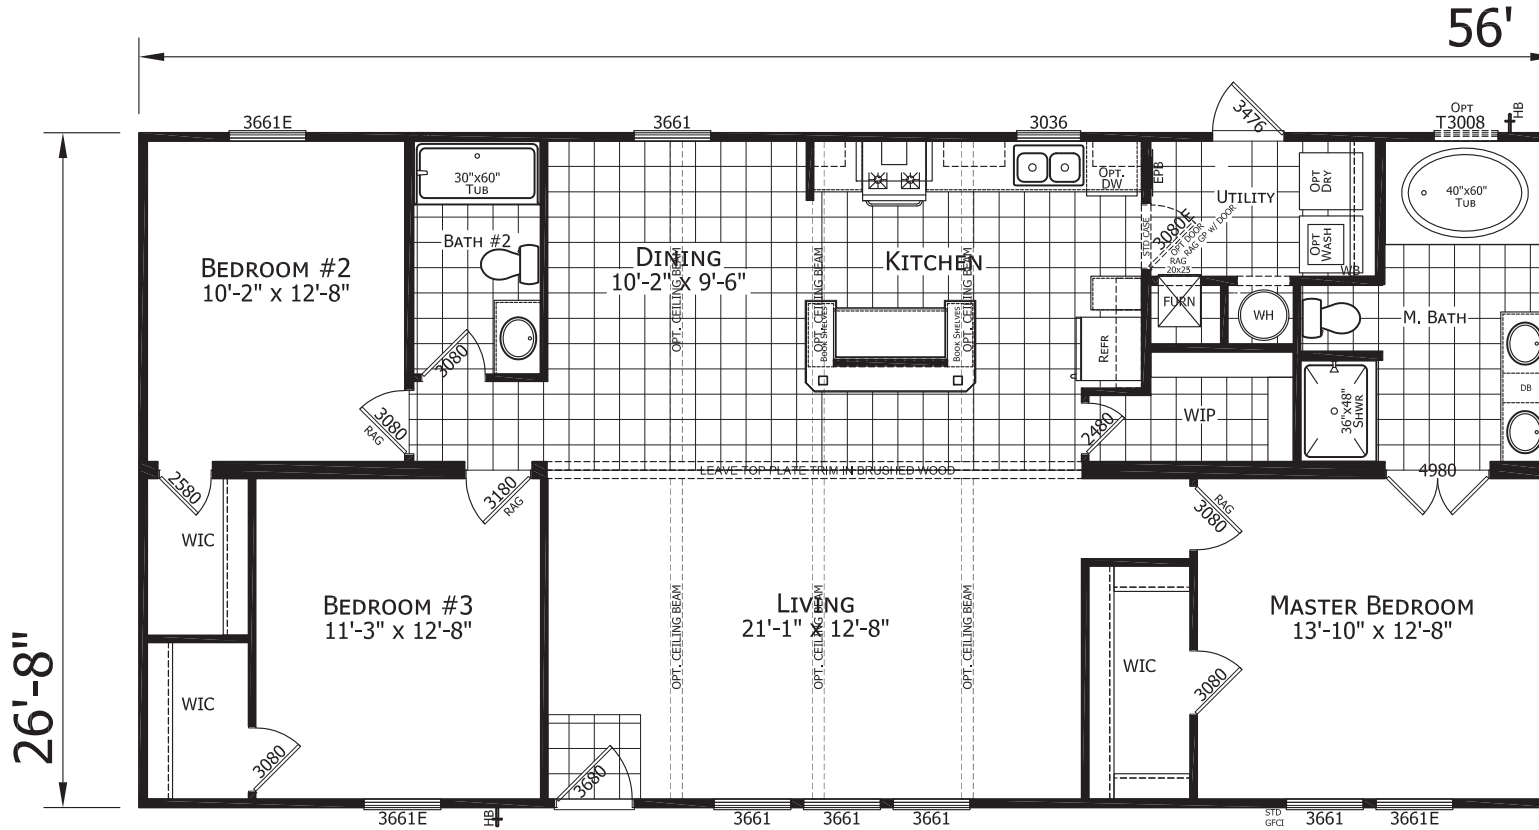

Coddle

Dutch Elite Series

1,493 SQ. FT. (Approximate) 3 Bedroom, 2 Bath

Last Updated: 10-7-22

FACTORY SELECT HOMES

1480 Northside Drive
Statesville, NC 28625

FactorySelectHomeCenter.com | 1-800-965-6842

IMPORTANT: Alta Cima Corp reserves the right to modify, cancel or substitute products or features of this event at any time without prior notice or obligation. Pictures and other promotional materials are representative and may depict or contain floor plans, square footages, elevations, options, upgrades, extra design features, decorations, floor coverings, specialty light fixtures, custom paint and wall coverings, window treatments, landscaping, sound and alarm systems, furnishings, appliances, and other designer/decorator features and amenities that are not included as part of the home and/or may not be available at all locations. Home, pricing and community information is subject to change, and homes to prior sale, at any time without notice or obligation. ©2020 Alta Cima Corp. All rights reserved.