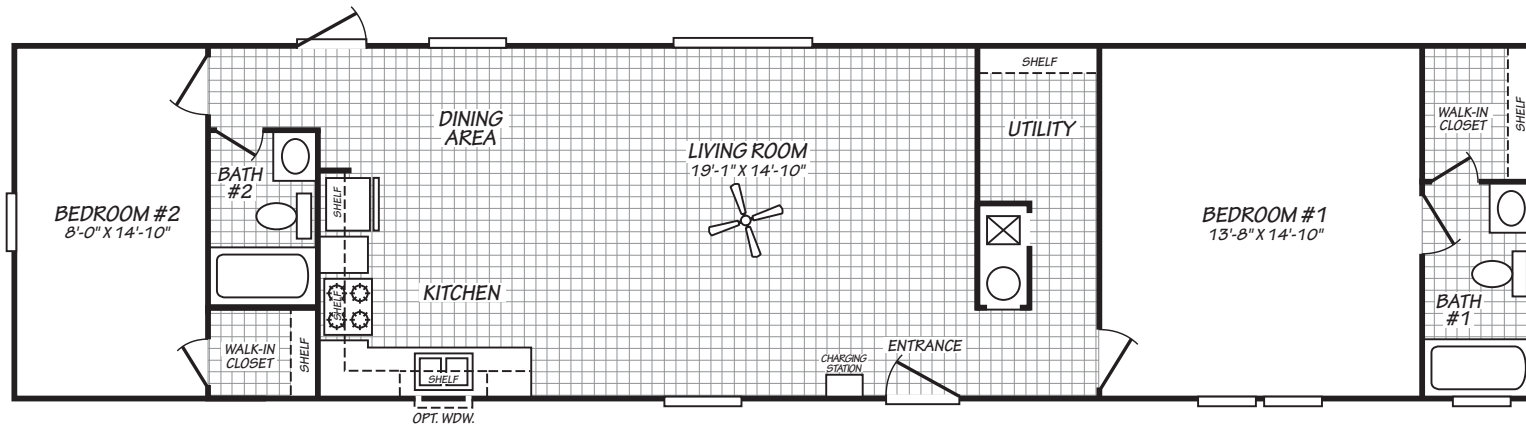

Chantilly

Blue Ridge Series

1,023 SQ. FT. (Approximate) 3 Bedroom, 2 Bath

Last Updated: 6-6-22

ALT. BEDROOM #2 PLAN

FACTORY SELECT HOMES
1480 Northside Drive
Statesville, NC 28625

FactorySelectHomeCenter.com | 1-800-965-6842