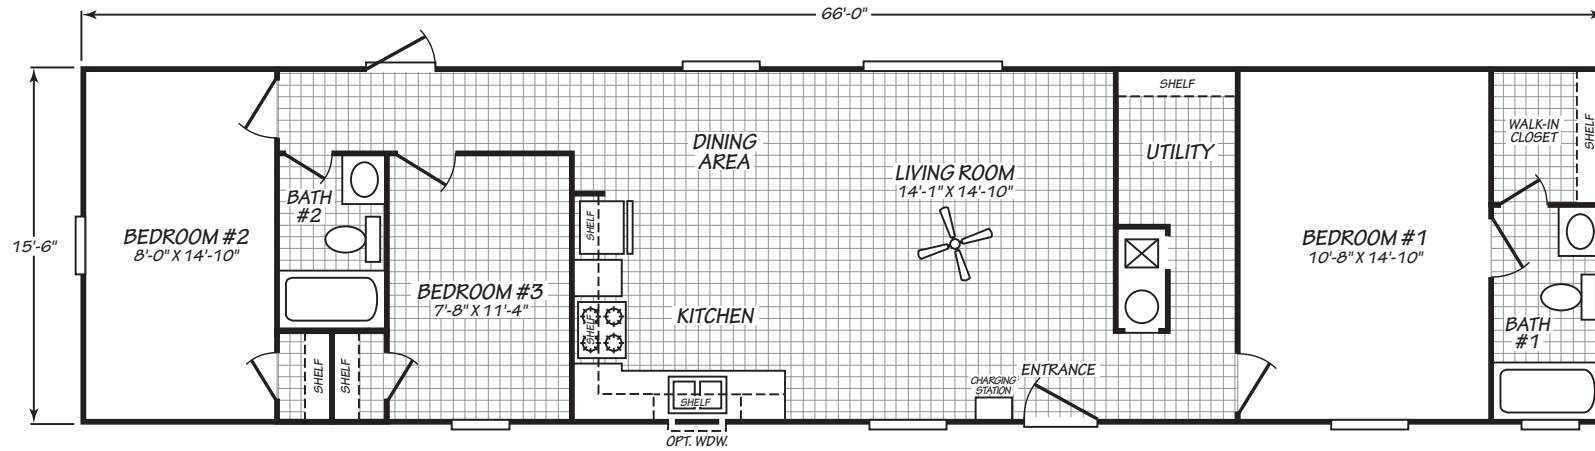

Chantilly

Blue Ridge Series

1,023 SQ. FT. (Approximate) 3 Bedroom, 2 Bath

Last Updated: 6-6-22

ALT. BEDROOM #2 PLAN

FACTORY SELECT HOMES
1480 Northside Drive
Statesville, NC 28625

FactorySelectHomeCenter.com | 1-800-965-6842