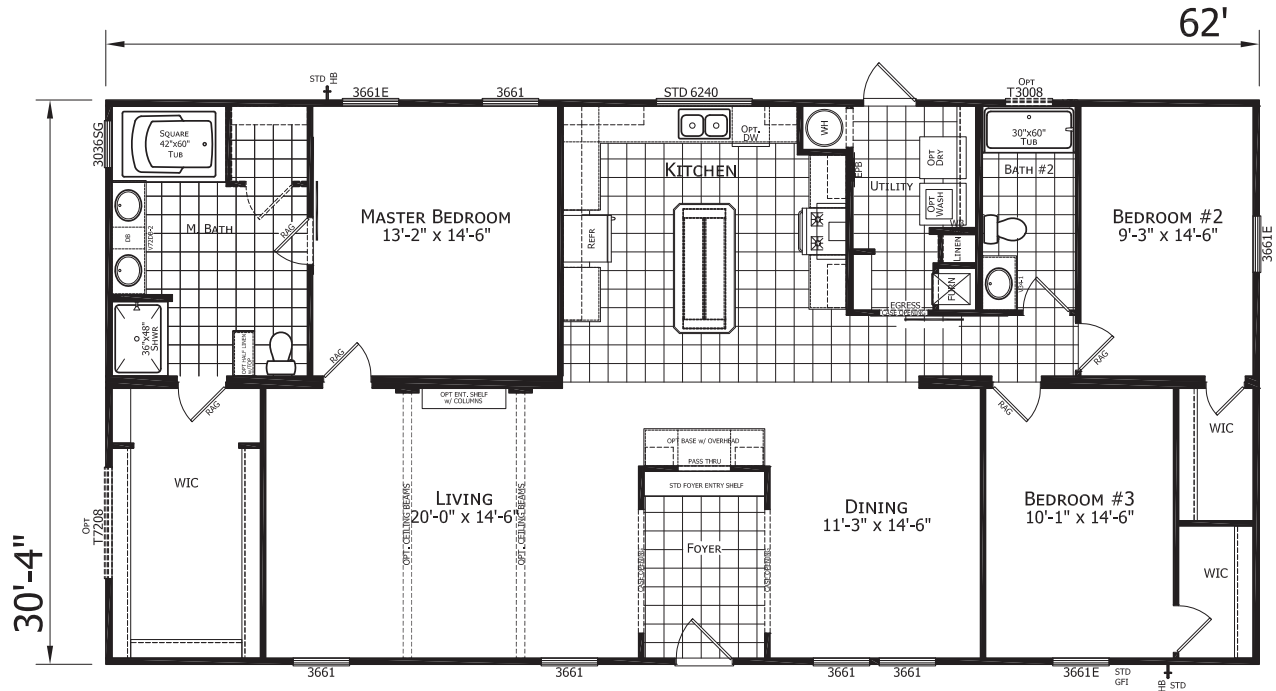

# Buford

Dutch Elite Series

1,880 SQ. FT. (Approximate) 3 Bedroom, 2 Bath

Last Updated: 10-7-22

**FACTORY SELECT HOMES**  
 1480 Northside Drive  
 Statesville, NC 28625

**FactorySelectHomeCenter.com | 1-800-965-6842**