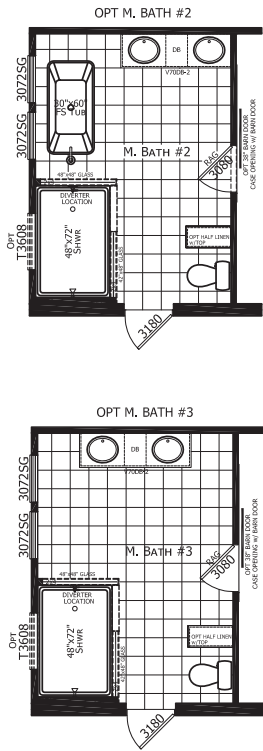

# Buford

Dutch Elite Series

1,880 SQ. FT. (Approximate) 3 Bedroom, 2 Bath

Last Updated: 10-7-22

**FACTORY SELECT HOMES**  
 1480 Northside Drive  
 Statesville, NC 28625

**FactorySelectHomeCenter.com | 1-800-965-6842**