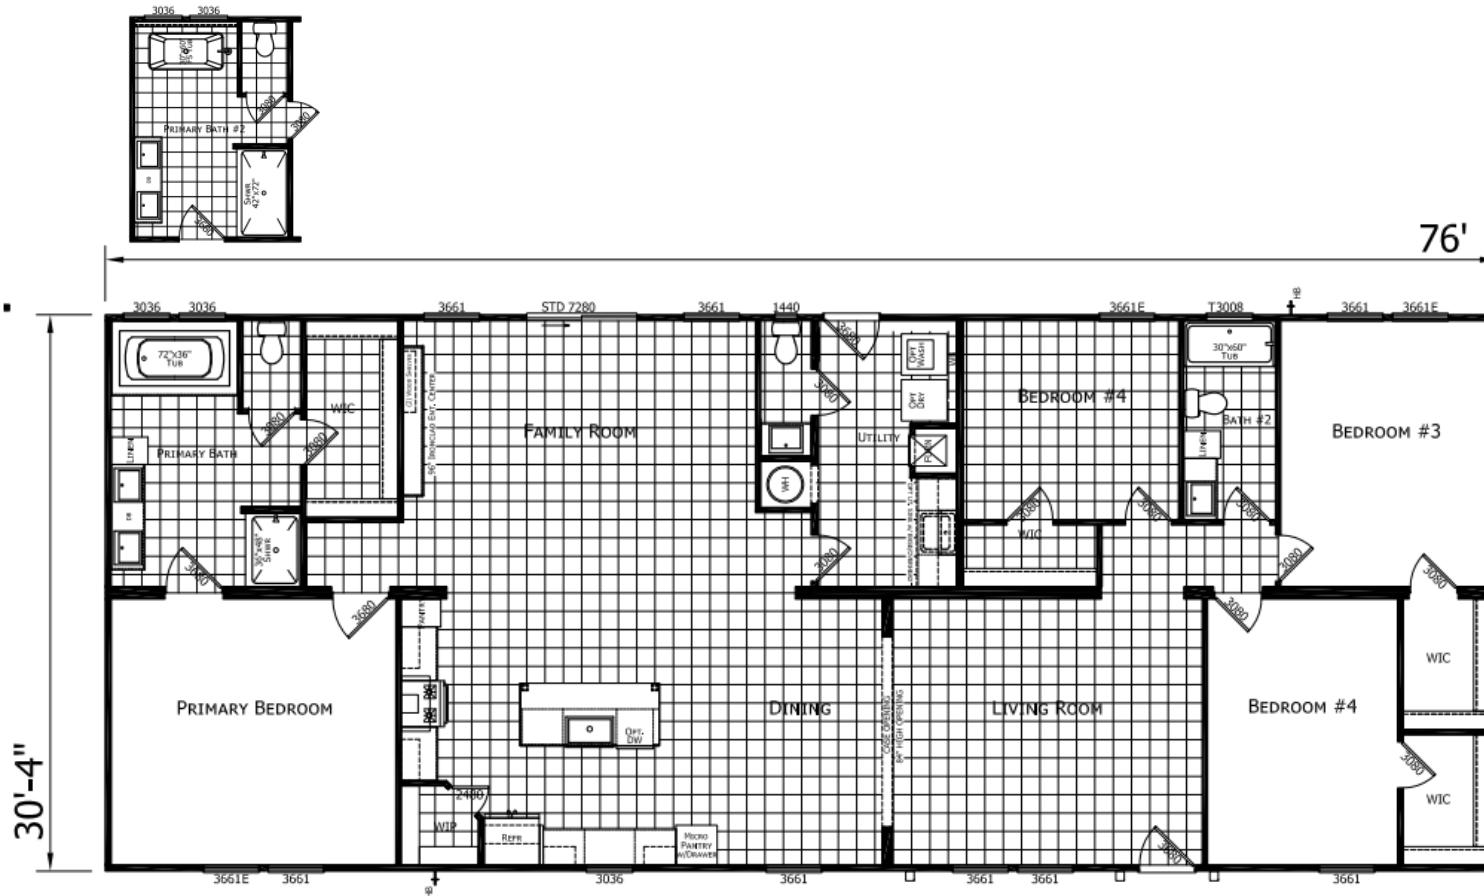

Branham

Ironclad Collection

2,305 SQ. FT. (Approximate) 4 Bedroom, 2.5 Bath

Last Updated: 7-7-23

FACTORY SELECT HOMES
 1480 Northside Drive
 Statesville, NC 28625

FactorySelectHomeCenter.com | 1-800-965-6842