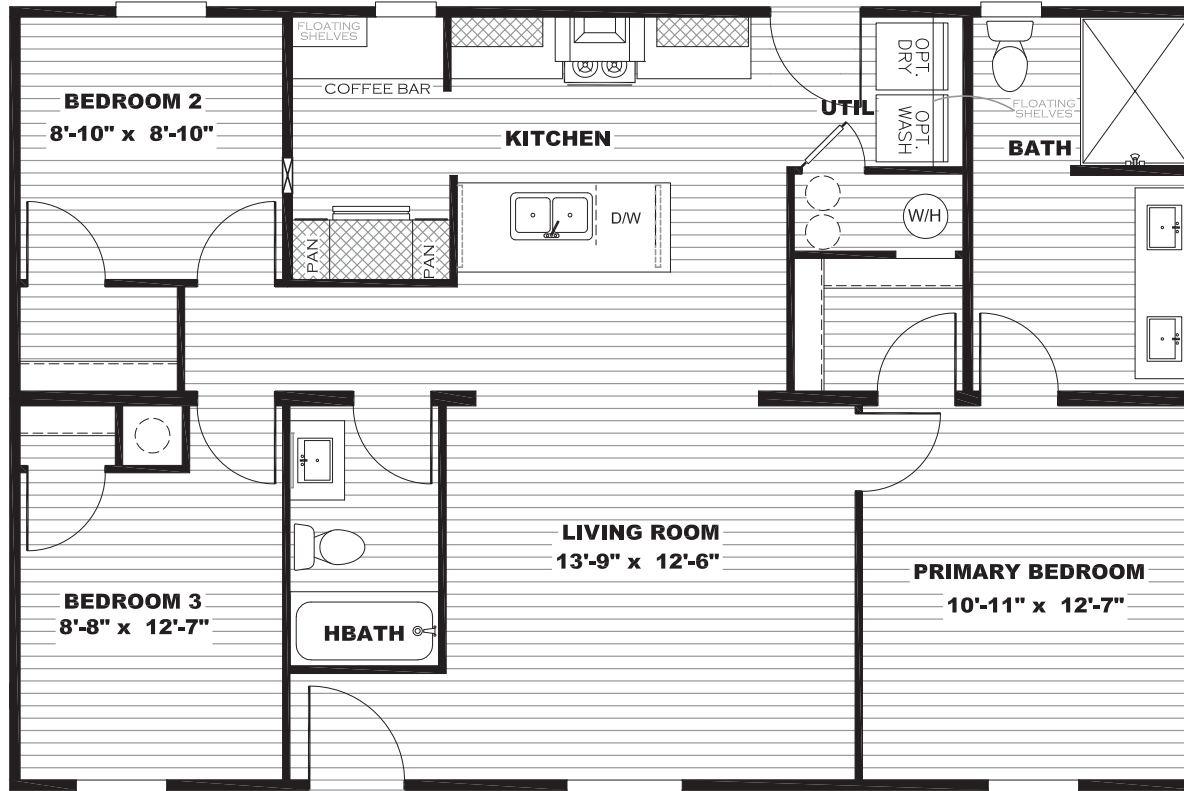

Binton

Epic Series

1,054 SQ. FT. (Approximate) 3 Bedroom, 2 Bath

Last Updated: 9-29-22

FACTORY SELECT HOMES

1480 Northside Drive
Statesville, NC 28625

FactorySelectHomeCenter.com | 1-800-965-6842

IMPORTANT: Alta Cima Corp reserves the right to modify, cancel or substitute products or features of this event at any time without prior notice or obligation. Pictures and other promotional materials are representative and may depict or contain floor plans, square footages, elevations, options, upgrades, extra design features, decorations, floor coverings, specialty light fixtures, custom paint and wall coverings, window treatments, landscaping, sound and alarm systems, furnishings, appliances, and other designer/decorator features and amenities that are not included as part of the home and/or may not be available at all locations. Home, pricing and community information is subject to change, and homes to prior sale, at any time without notice or obligation. ©2020 Alta Cima Corp. All rights reserved.