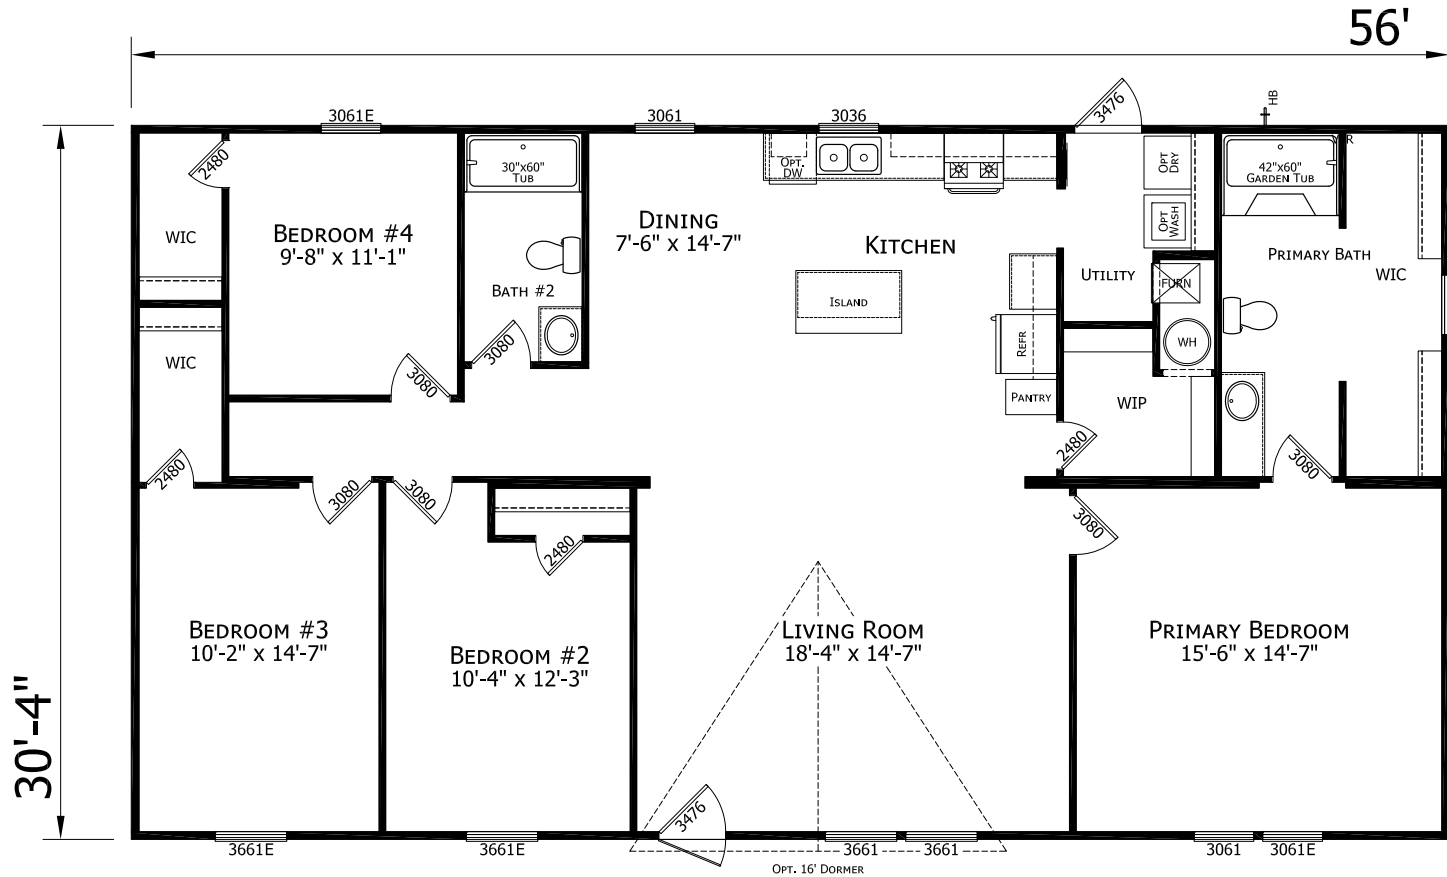

Bayleys

Prime Collection

1,699 SQ. FT. (Approximate) 4 Bedroom, 2 Bath

Last Updated: 12-2-25

FACTORY SELECT HOMES

1480 Northside Drive
Statesville, NC 28625

FactorySelectHomeCenter.com | 1-800-965-6842

IMPORTANT: Alta Cima Corp reserves the right to modify, cancel or substitute products or features of this event at any time without prior notice or obligation. Pictures and other promotional materials are representative and may depict or contain floor plans, square footages, elevations, options, upgrades, extra design features, decorations, floor coverings, specialty light fixtures, custom paint and wall coverings, window treatments, landscaping, sound and alarm systems, furnishings, appliances, and other designer/decorator features and amenities that are not included as part of the home and/or may not be available at all locations. Home, pricing and community information is subject to change, and homes to prior sale, at any time without notice or obligation. ©2020 Alta Cima Corp. All rights reserved.