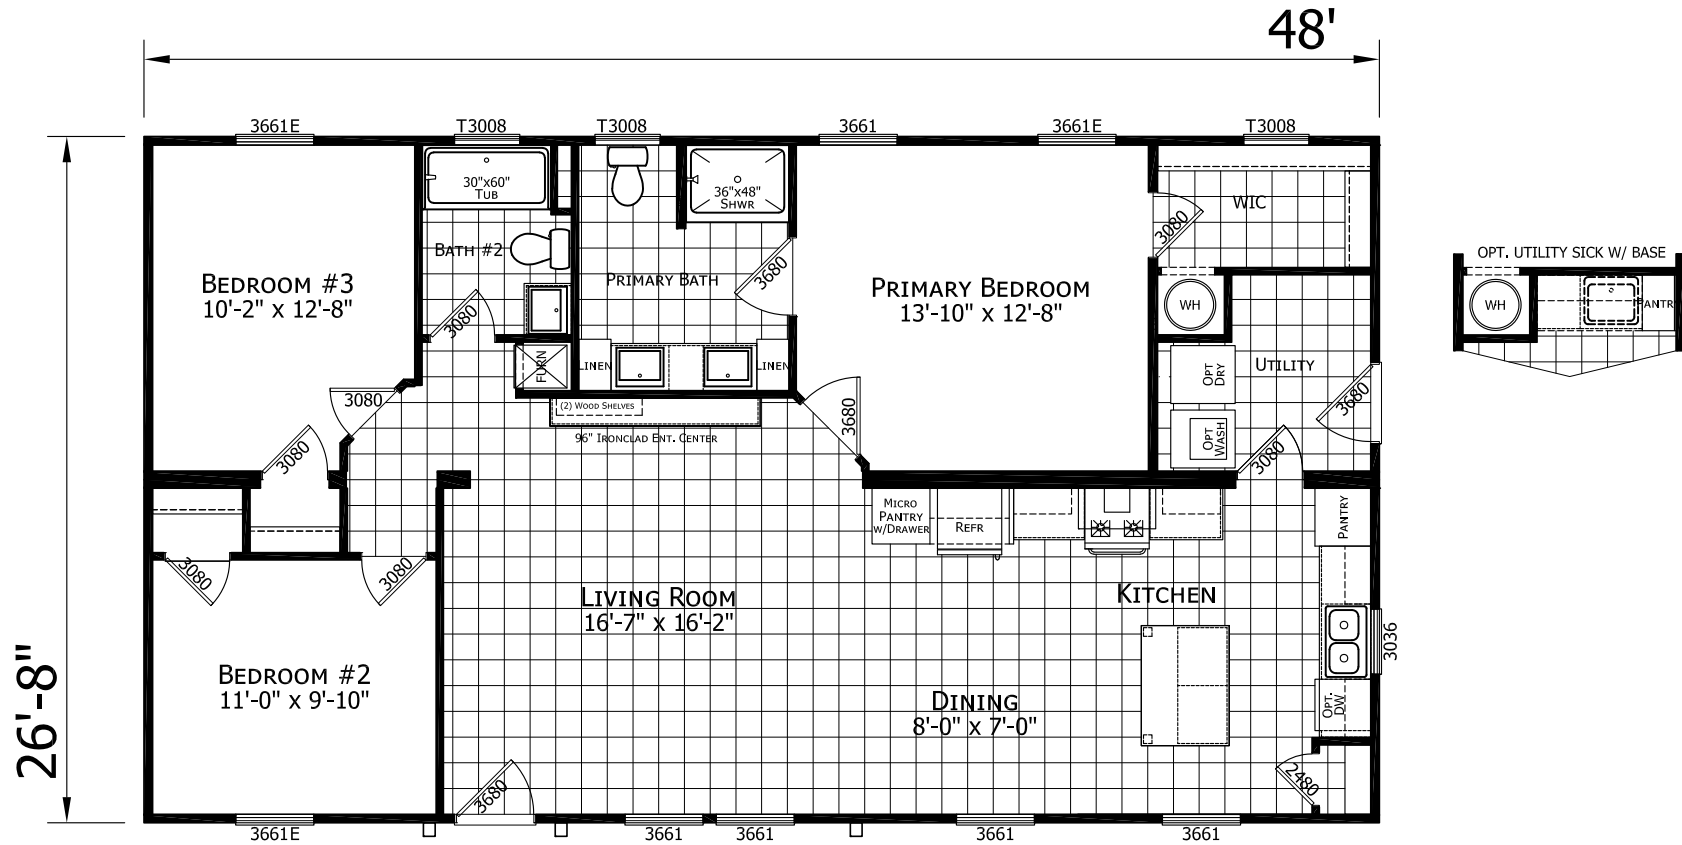

# Barco

Ironclad Collection

1,280 SQ. FT. (Approximate) 3 Bedroom, 2 Bath

Last Updated: 11-7-23