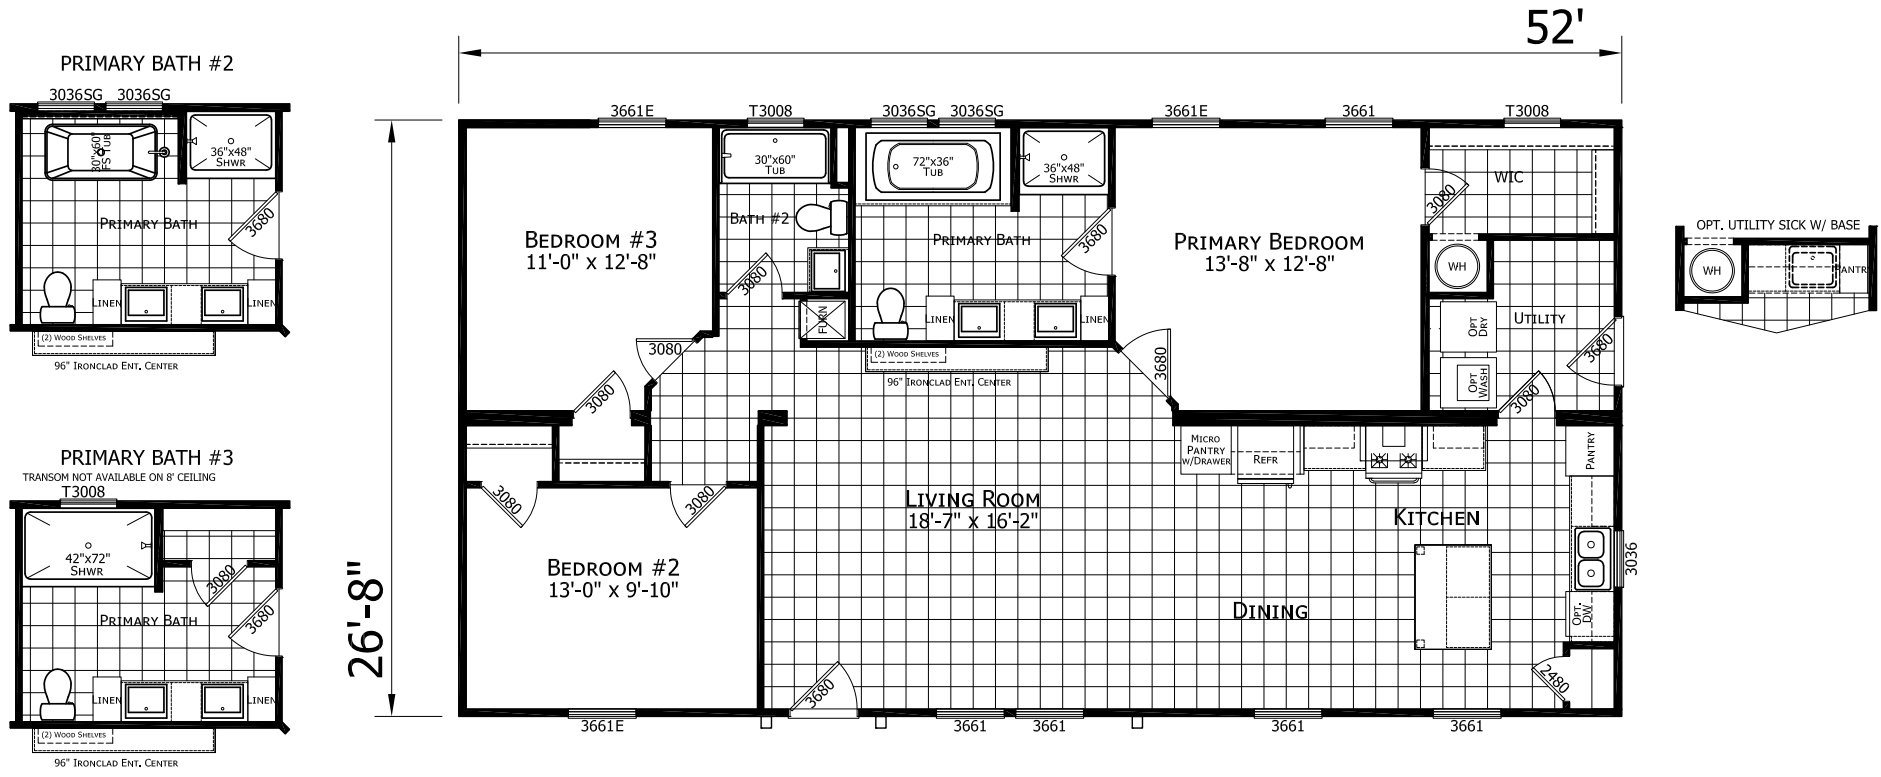

Aydlett

Ironclad Collection

1,387 SQ. FT. (Approximate) 3 Bedroom, 2 Bath

Last Updated: 11-7-23

FACTORY SELECT HOMES

1480 Northside Drive
Statesville, NC 28625

FactorySelectHomeCenter.com | 1-800-965-6842

IMPORTANT: Alta Cima Corp reserves the right to modify, cancel or substitute products or features of this event at any time without prior notice or obligation. Pictures and other promotional materials are representative and may depict or contain floor plans, square footages, elevations, options, upgrades, extra design features, decorations, floor coverings, specialty light fixtures, custom paint and wall coverings, window treatments, landscaping, sound and alarm systems, furnishings, appliances, and other designer/decorator features and amenities that are not included as part of the home and/or may not be available at all locations. Home, pricing and community information is subject to change, and homes to prior sale, at any time without notice or obligation. ©2020 Alta Cima Corp. All rights reserved.