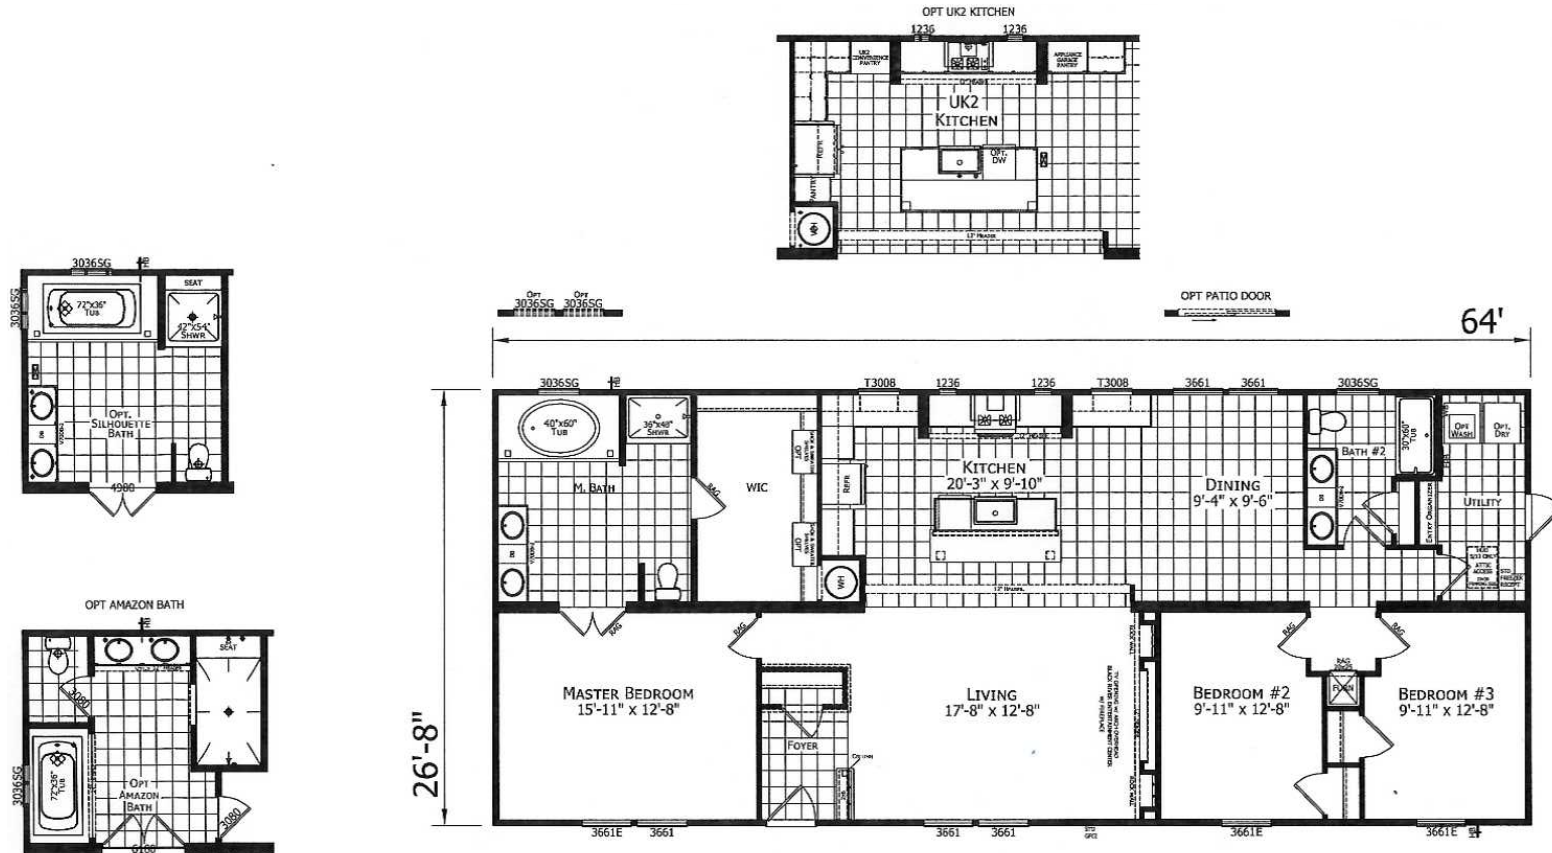

Ardrey

Chateau Collection

1,707 SQ. FT. (Approximate) 3 Bedroom, 2 Bath

Last Updated: 2-16-22

FACTORY SELECT HOMES

1480 Northside Drive
Statesville, NC 28625

FactorySelectHomeCenter.com | 1-800-965-6842

IMPORTANT: Alta Cima Corp reserves the right to modify, cancel or substitute products or features of this event at any time without prior notice or obligation. Pictures and other promotional materials are representative and may depict or contain floor plans, square footages, elevations, options, upgrades, extra design features, decorations, floor coverings, specialty light fixtures, custom paint and wall coverings, window treatments, landscaping, sound and alarm systems, furnishings, appliances, and other designer/decorator features and amenities that are not included as part of the home and/or may not be available at all locations. Home, pricing and community information is subject to change, and homes to prior sale, at any time without notice or obligation. ©2020 Alta Cima Corp. All rights reserved.