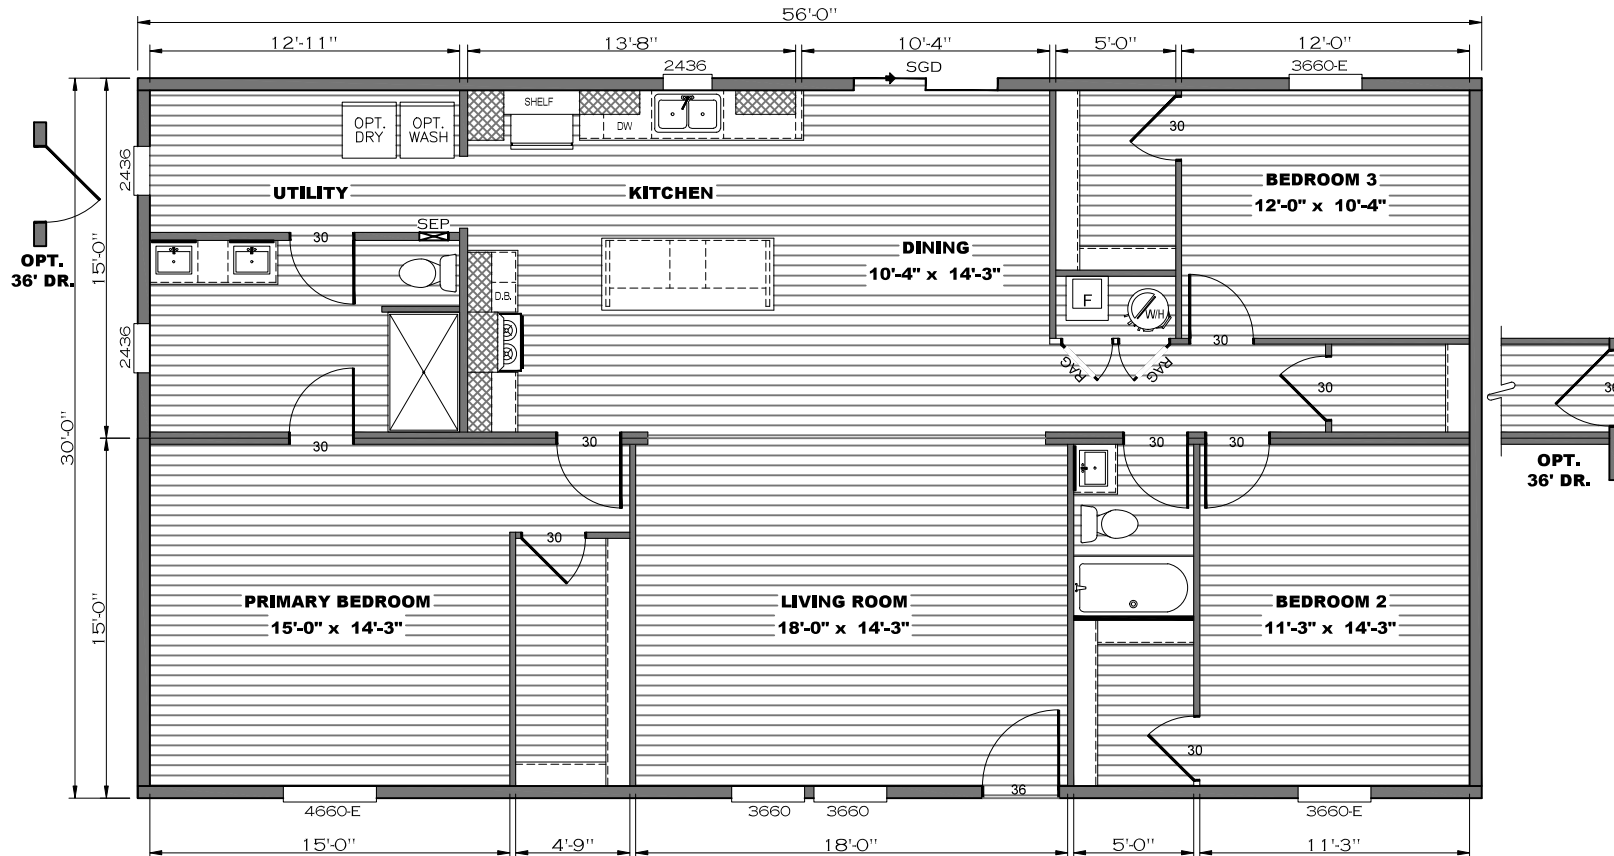

# Alanton

New Haven Series

1.680 SQ. FT. (Approximate) 3 Bedroom, 2 Bath

Last Updated: 2-20-26

**FACTORY SELECT HOMES**  
1480 Northside Drive  
Statesville, NC 28625

**FactorySelectHomeCenter.com | 1-800-965-6842**